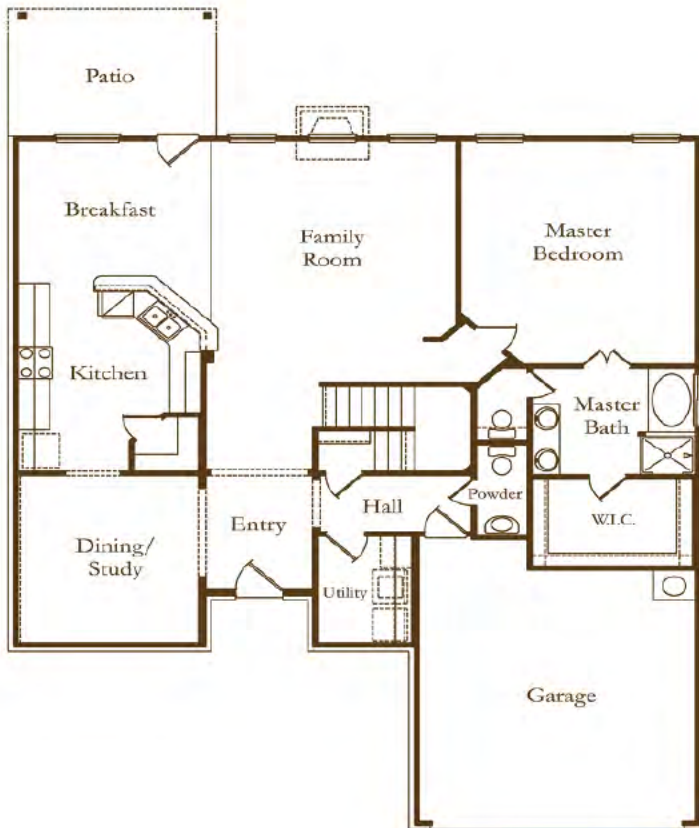

Wellington

4 Bedrooms, 3 1/2 Baths
3,157 Total Square Feet

Offered By

D.R. Horton

Ashley Guy & Patti Stone

334.409.6984

*Additional Elevations Available