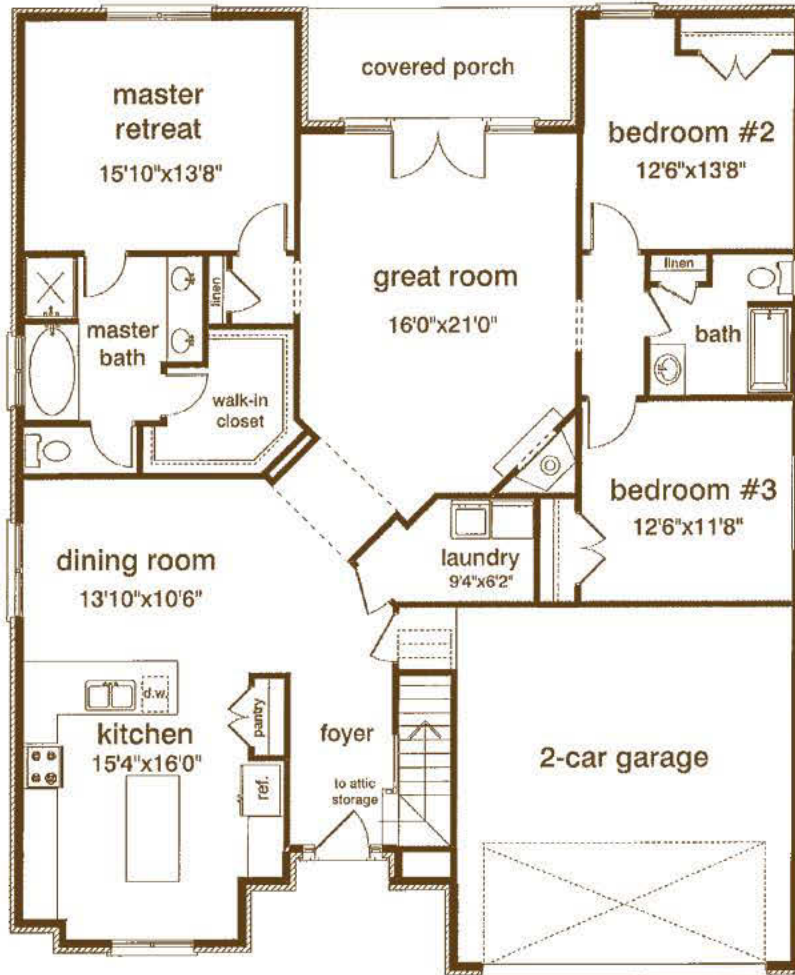

Southampton

3 Bedrooms, 2 Baths
1,799 Total Square Feet

Offered By

W.J. Sellers Custom Homes, Inc.

Joe Sellers

334.799.3915

NEW PARK

The new neighborhood from Jim Wilson and Associates

Jim Wilson & Associates, LLC

Southampton

3 Bedrooms, 2 Baths
1,799 Total Square Feet

Offered By
W.J. Sellers Custom Homes, Inc.
Joe Sellers
334.799.3915

main floor 1,799 sq. ft.

charles michael
frusterio
DESIGNING A LEGACY OF FINE HOMES