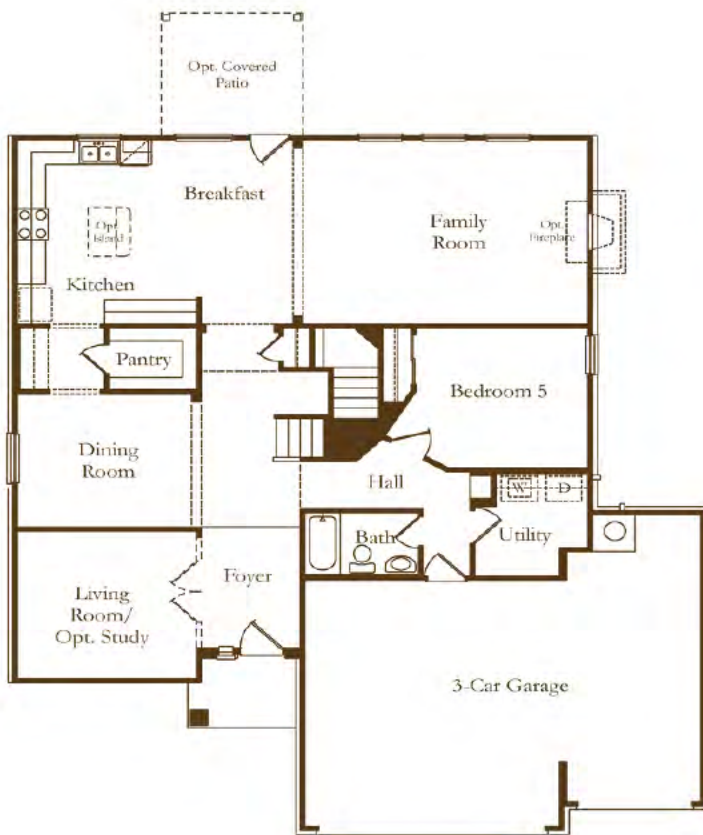

## Rockingham

5 Bedrooms, 4 Baths  
3,450 Total Square Feet

*Offered By*

**D.R. Horton**

**Ashley Guy & Patti Stone**

334.409.6984

*\*Additional Elevations Available*

**NEW PARK**

## Rockingham

5 Bedrooms, 4 Baths  
3,450 Total Square Feet

Offered By

**D.R. Horton**

**Ashley Guy & Patti Stone**

334.409.6984

*\*Additional Elevations Available*