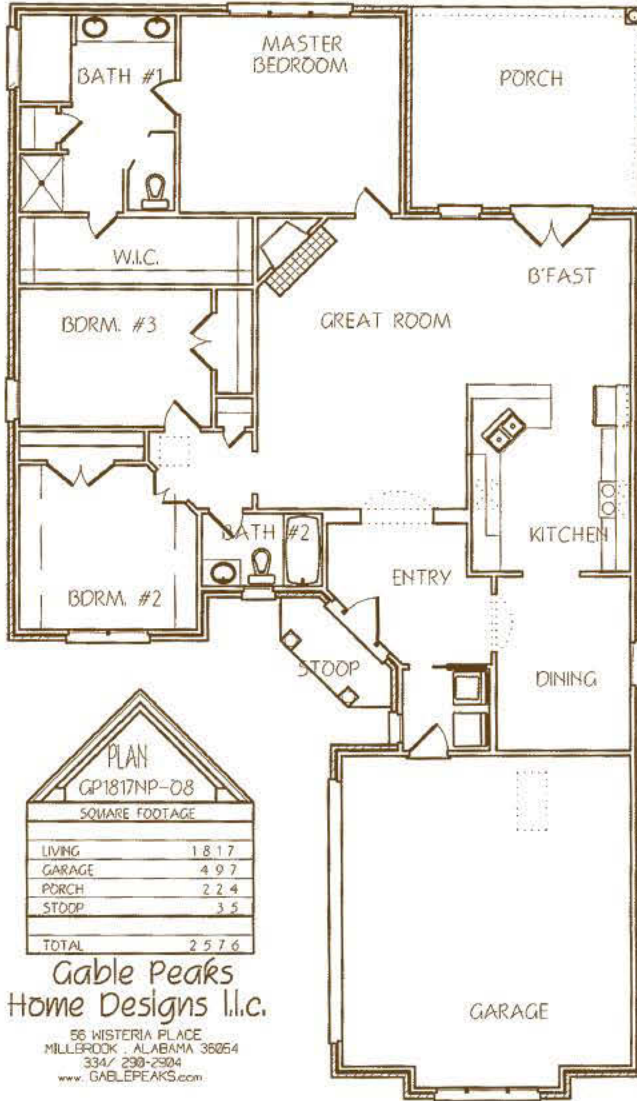

Plan 1817

3 Bedrooms, 2 Baths
1,817 Total Square Feet

Offered By
W.J. Sellers Custom Homes, Inc.
Joe Sellers
334.799.3915

NEW PARK

The new neighborhood from Jim Wilson and Associates

Jim Wilson & Associates, LLC