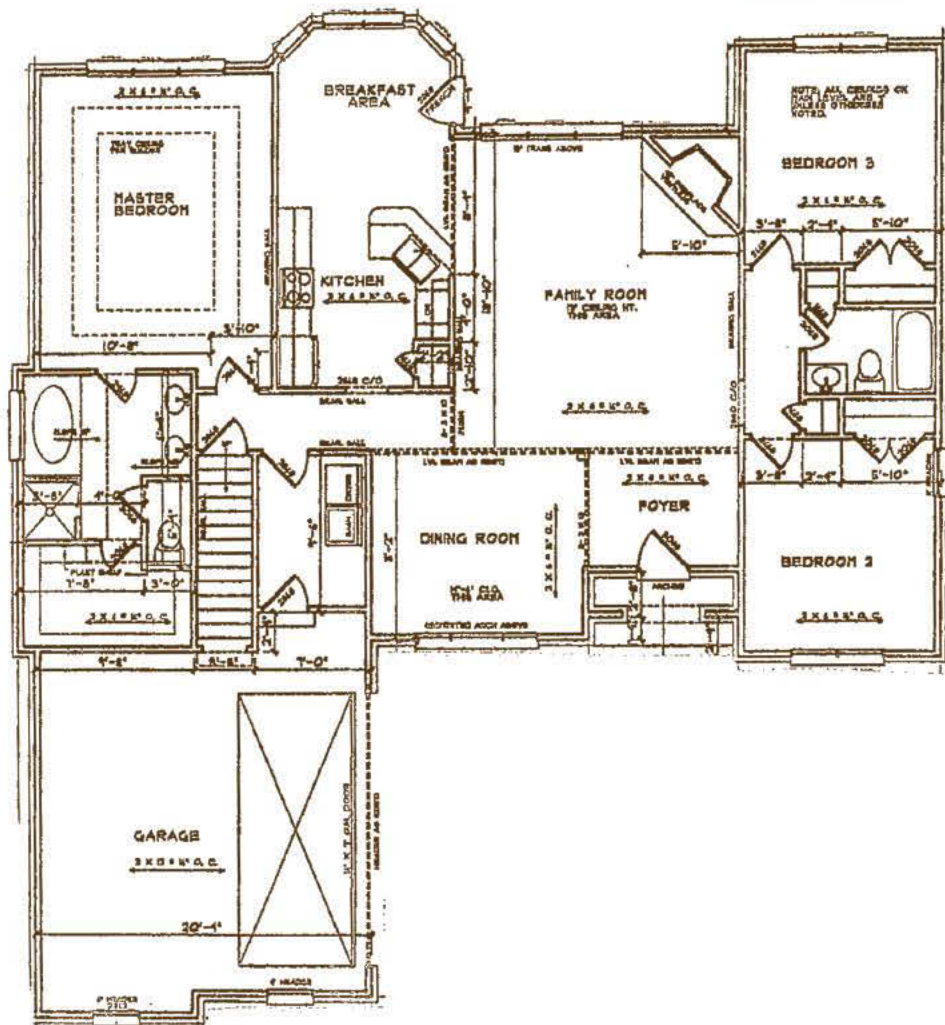

Plan 1770

3 Bedrooms, 2 Baths
1,770 Total Square Feet

Offered By

W.J. Sellers Custom Homes, Inc.

Joe Sellers

334.799.3915

NEW PARK

The new neighborhood from Jim Wilson and Associates

Jim Wilson & Associates, LLC

Plan 1770

3 Bedrooms, 2 Baths
1,770 Total Square Feet

Offered By
W.J. Sellers Custom Homes, Inc.
Joe Sellers
334.799.3915

NEW PARK

The new neighborhood from Jim Wilson and Associates