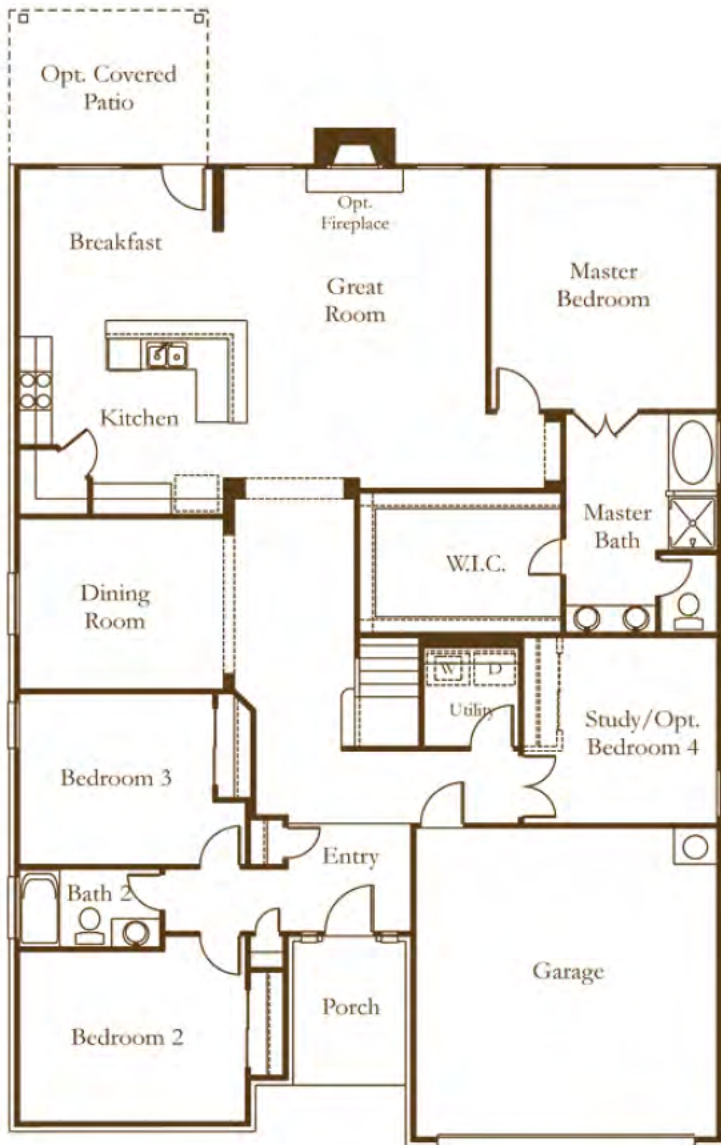

Nottingham

3 Bedrooms, 3 Baths
2,734 Total Square Feet

Offered By

D.R. Horton

Ashley Guy & Patti Stone

334.409.6984

*Additional Elevations Available