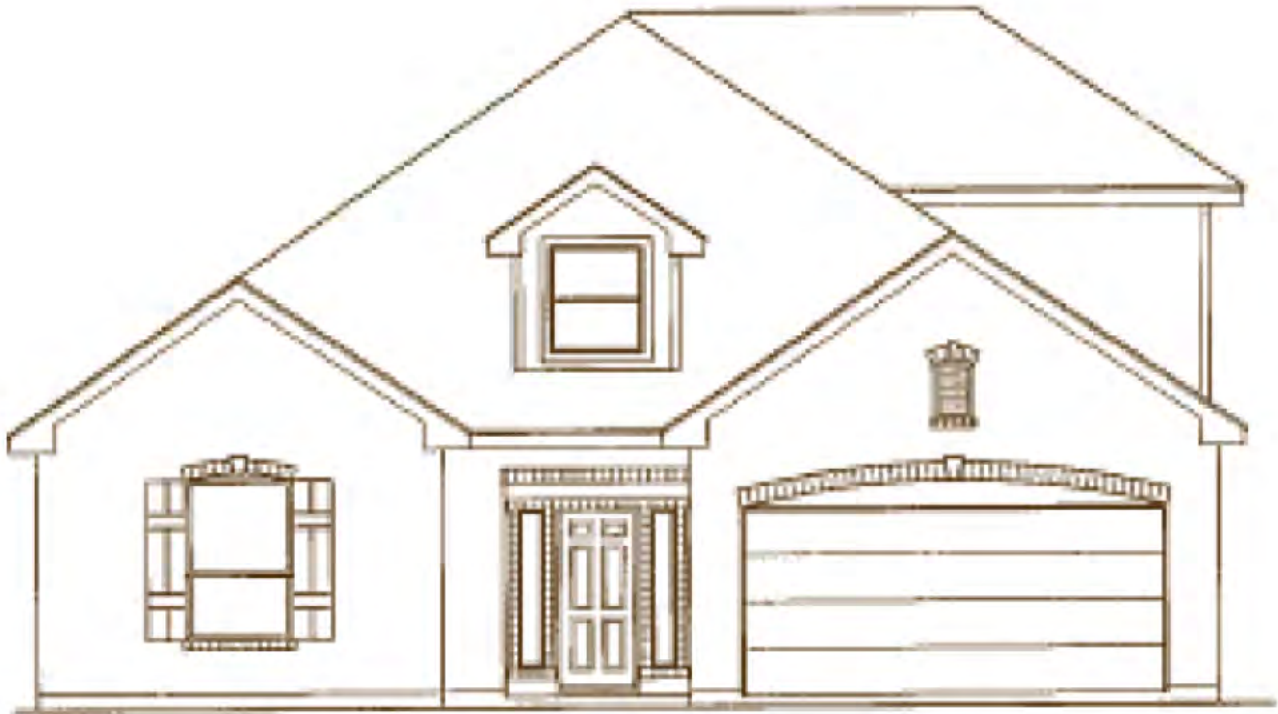

Nottingham

3 Bedrooms, 3 Baths
2,734 Total Square Feet

Offered By

D.R. Horton

Ashley Guy & Patti Stone

334.409.6984

**Additional Elevations Available*

NEW PARK

The new neighborhood from Jim Wilson and Associates

Jim Wilson & Associates, LLC

Nottingham

3 Bedrooms, 3 Baths
2,734 Total Square Feet

Offered By

D.R. Horton

Ashley Guy & Patti Stone

334.409.6984