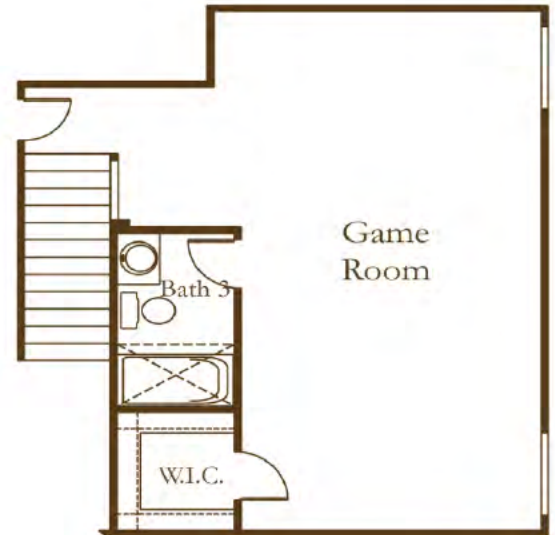

Nottingham

3 Bedrooms, 3 Baths
2,734 Total Square Feet

Offered By

D.R. Horton

Ashley Guy & Patti Stone

334.409.6984

*Additional Elevations Available