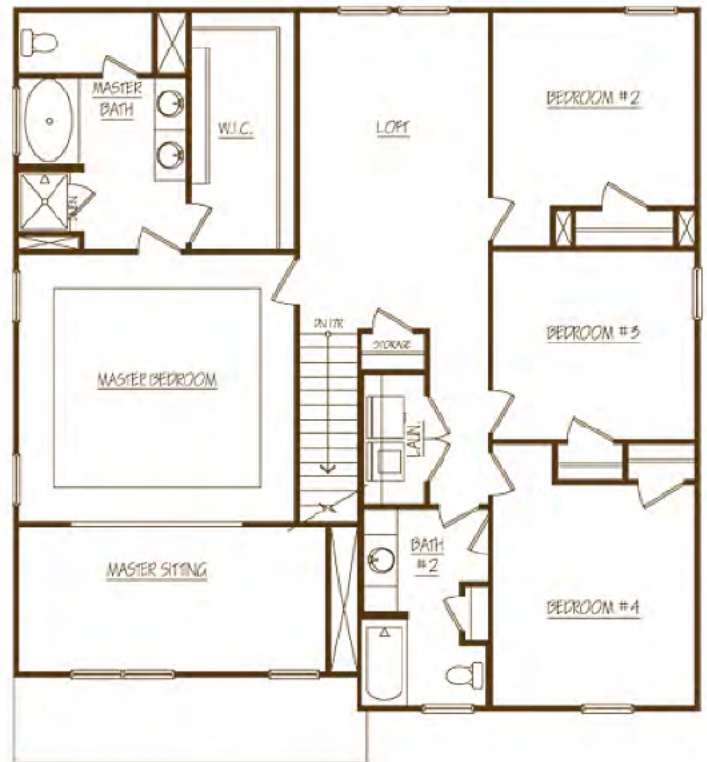

Hunter

4 Bedrooms, 2 1/2 Baths
2,641 Total Square Feet

Offered By

D.R. Horton

Ashley Guy & Patti Stone

334.409.6984

*Additional Elevations Available