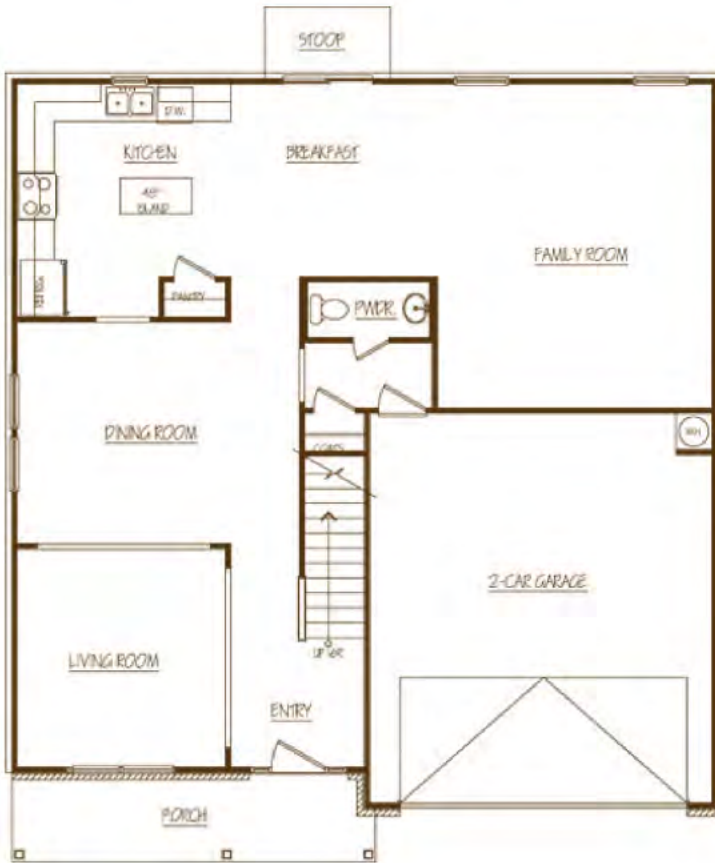

Hunter

4 Bedrooms, 2 1/2 Baths
2,641 Total Square Feet

Offered By

D.R. Horton

Ashley Guy & Patti Stone

334.409.6984

*Additional Elevations Available