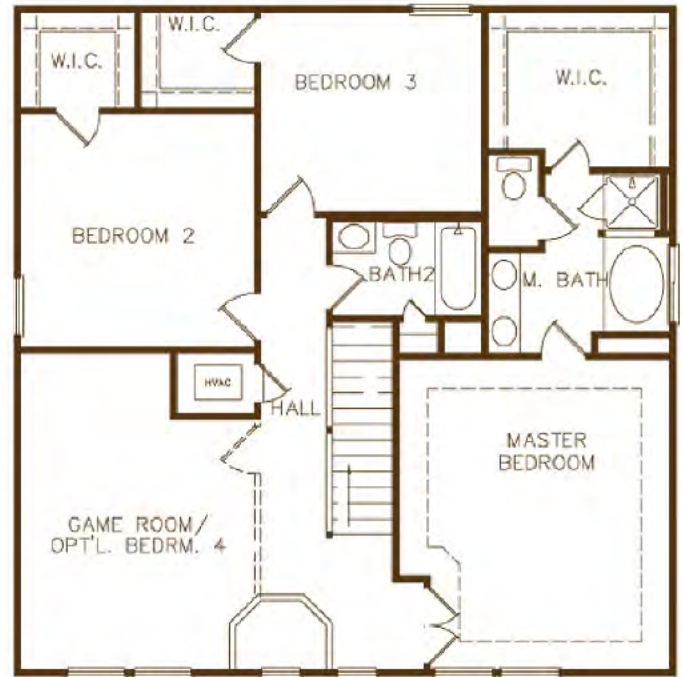

## *Ole' Hickory*

3 Bedrooms, 2 1/2 Baths  
2,093 Total Square Feet

*Offered By*

**D.R. Horton**

**Ashley Guy & Patti Stone**

334.409.6984

*\*Additional Elevations Available*

**NEW PARK**

## Ole' Hickory

3 Bedrooms, 2 1/2 Baths  
2,093 Total Square Feet

Offered By

**D.R. Horton**

**Ashley Guy & Patti Stone**

334.409.6984

*\*Additional Elevations Available*