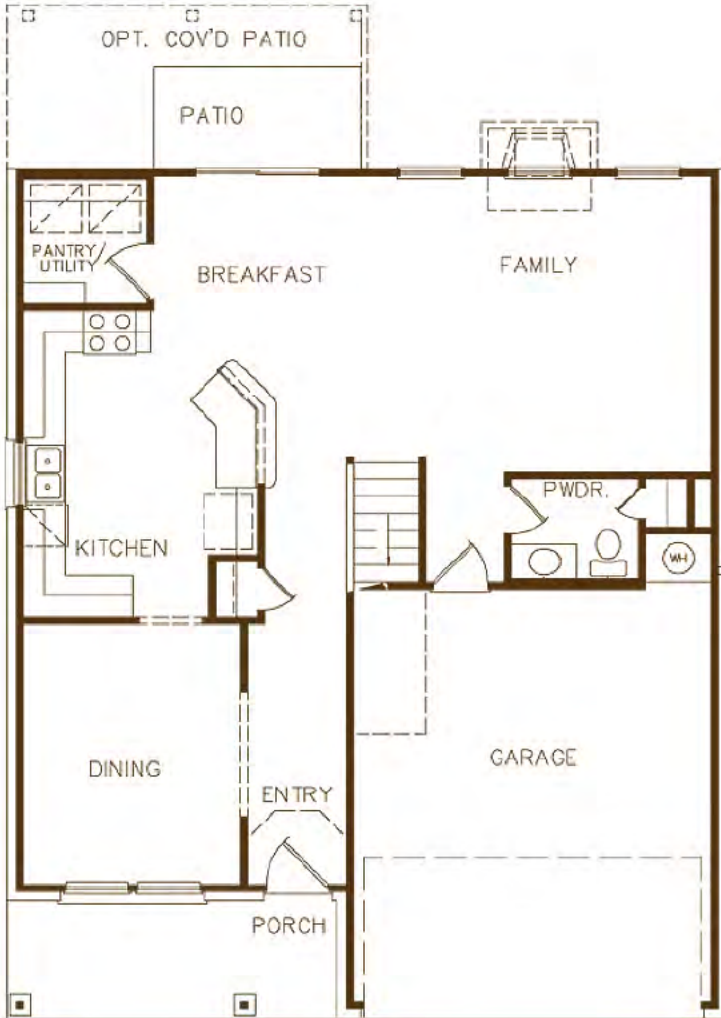

## *Ole' Hickory*

3 Bedrooms, 2 1/2 Baths  
2,093 Total Square Feet

*Offered By*

**D.R. Horton**

**Ashley Guy & Patti Stone**

334.409.6984

*\*Additional Elevations Available*

**NEW PARK**

## Ole' Hickory

3 Bedrooms, 2 1/2 Baths  
2,093 Total Square Feet

Offered By

**D.R. Horton**

**Ashley Guy & Patti Stone**

334.409.6984

*\*Additional Elevations Available*