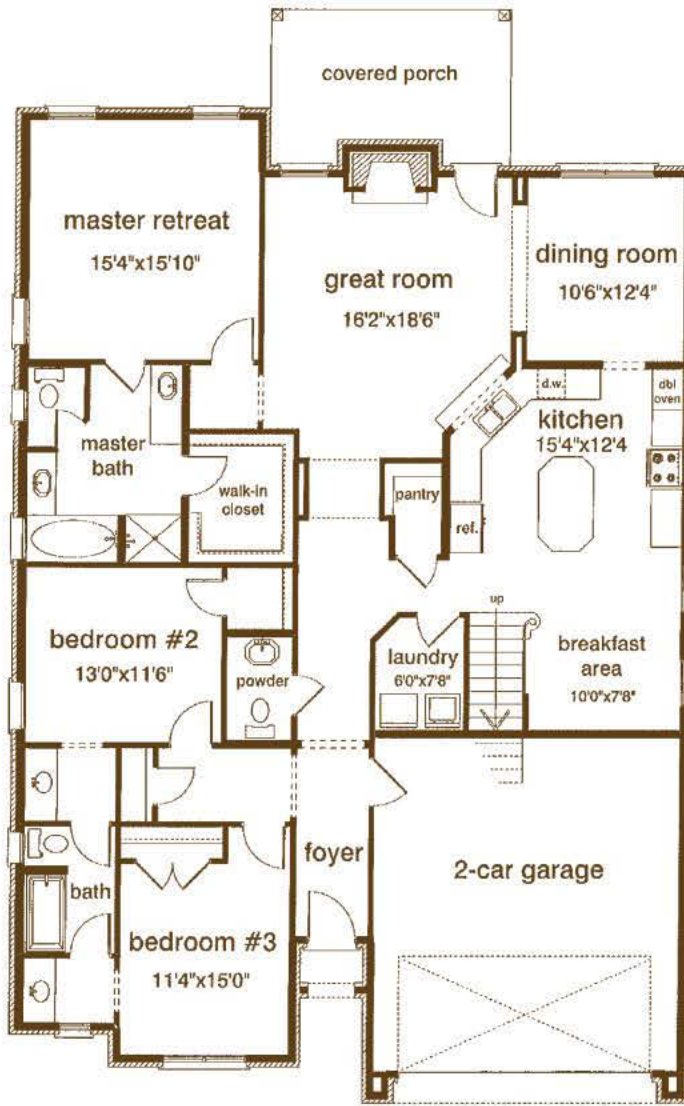

Carrollton

3 Bedrooms, 2 1/2 Baths
2,066 Total Square Feet

Offered By

W.J. Sellers Custom Homes, Inc.

Joe Sellers

334.799.3915

NEW PARK

The new neighborhood from Jim Wilson and Associates

Jim Wilson & Associates, LLC

Carrollton

3 Bedrooms, 2 1/2 Baths
2,066 Total Square Feet

Offered By
W.J. Sellers Custom Homes, Inc.
Joe Sellers
334.799.3915

main floor 2,006 sq. ft.

Frusterio & Associates, Inc.
© 1982-2008 All Rights Reserved

Approved Conceptually

Cambridge Homes, LLC makes no representation, guaranty or warranty regarding the square footage, exact layout, or specifications of the home.

NEW PARK

The new neighborhood from Jim Wilson and Associates