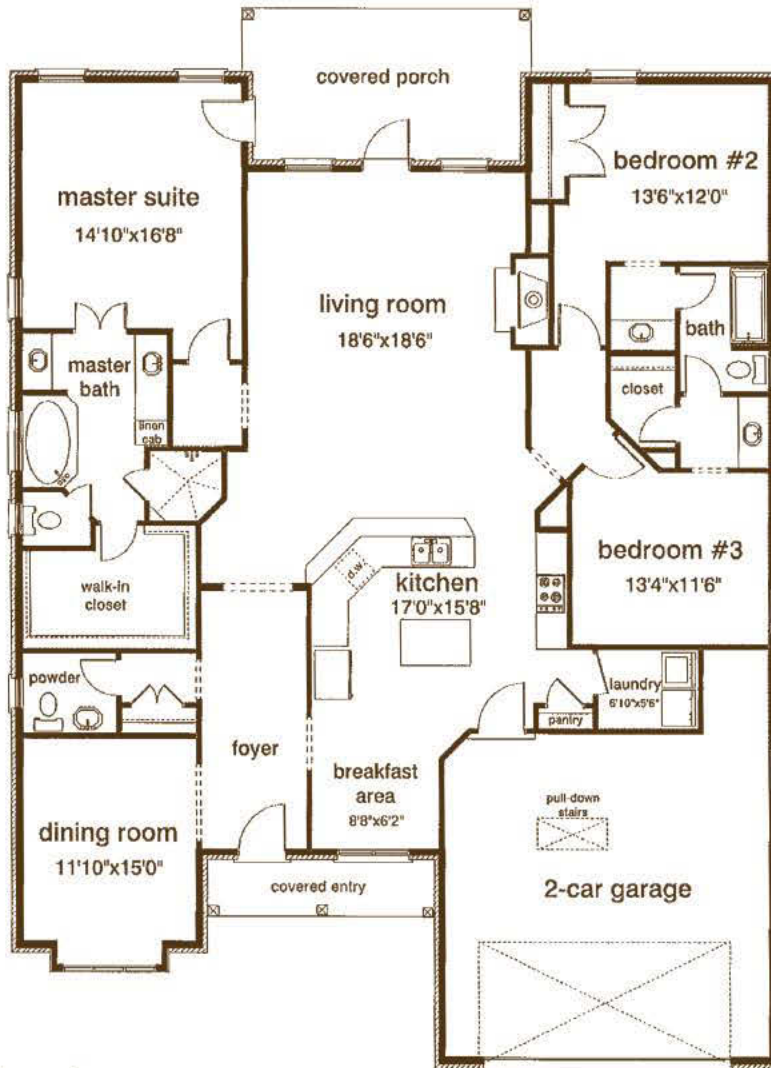

## *Carine*

3 Bedrooms, 2 ½ Baths  
2,254 Total Square Feet

*Offered By*

**W.J. Sellers Custom Homes, Inc.**

**Joe Sellers**

334.799.3915

**NEW PARK**

The new neighborhood from Jim Wilson and Associates

## Carine

3 Bedrooms, 2 1/2 Baths  
2,254 Total Square Feet

Offered By  
W.J. Sellers Custom Homes, Inc.  
Joe Sellers  
334.799.3915

charles michael  
**frusterio**  
DESIGNING A LEGACY OF FINE HOMES

Frusterio & Associates, Inc.  
© 1982-2008 All Rights Reserved