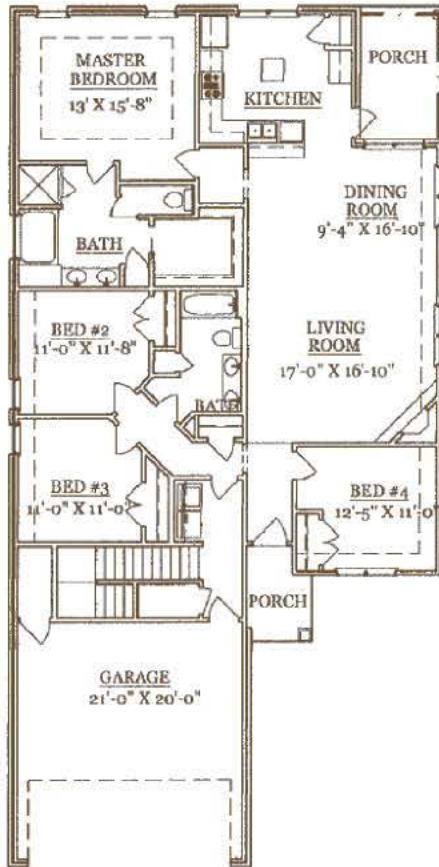

The Camelot Irl

4 Bedrooms, 2 Baths
2,221 Total Square Feet

Offered By

W.J. Sellers Custom Homes, Inc.

Joe Sellers

334.799.3915

NEW PARK

The new neighborhood from Jim Wilson and Associates

Jim Wilson & Associates, LLC

The Camelot Isl

4 Bedrooms, 2 Baths
2,221 Total Square Feet

Offered By
W.J. Sellers Custom Homes, Inc.
Joe Sellers
334.799.3915

NEW PARK

The new neighborhood from Jim Wilson and Associates