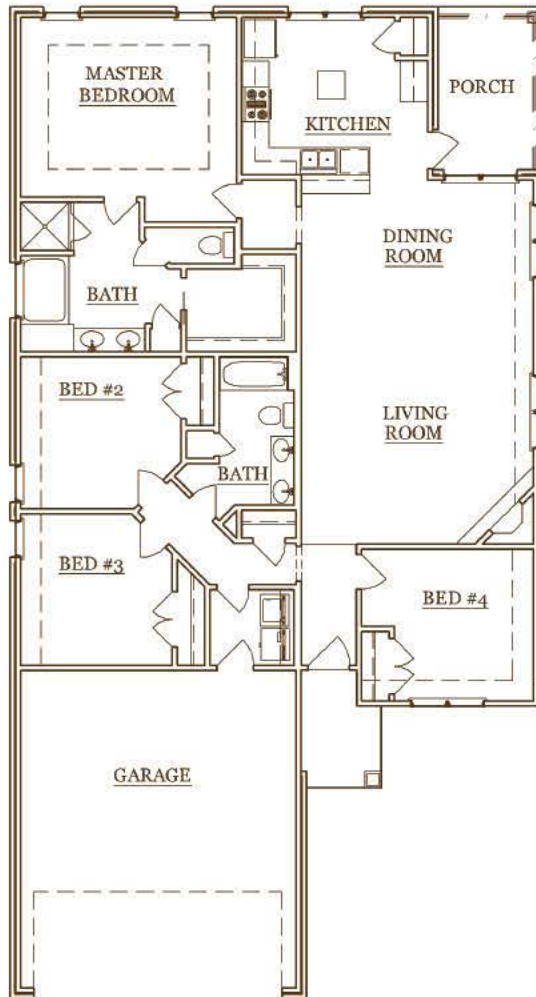

The Camelot

4 Bedrooms, 2 Baths
1,803 Total Square Feet

Offered By
W.J. Sellers Custom Homes, Inc.
Joe Sellers
334.799.3915

NEW PARK

The new neighborhood from Jim Wilson and Associates

Jim Wilson & Associates, LLC