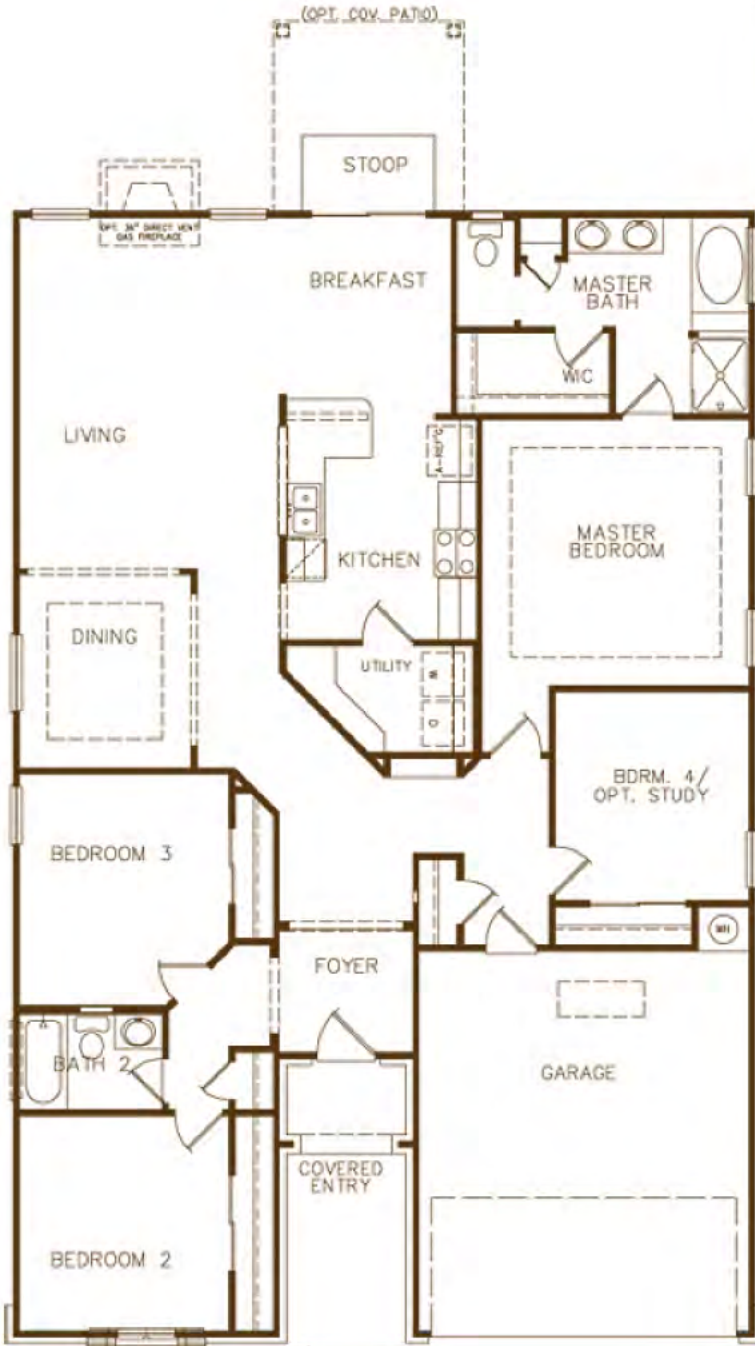

## *Brentwood*

4 Bedrooms, 2 Baths  
1,847 Total Square Feet

*Offered By*

**D.R. Horton**

**Ashley Guy & Patti Stone**

334.409.6984

*\*Additional Elevations Available*

**NEW PARK**

## Brentwood

4 Bedrooms, 2 Baths  
1,847 Total Square Feet

*Offered By*

**D.R. Horton**

**Ashley Guy & Patti Stone**

334.409.6984

*\*Additional Elevations Available*