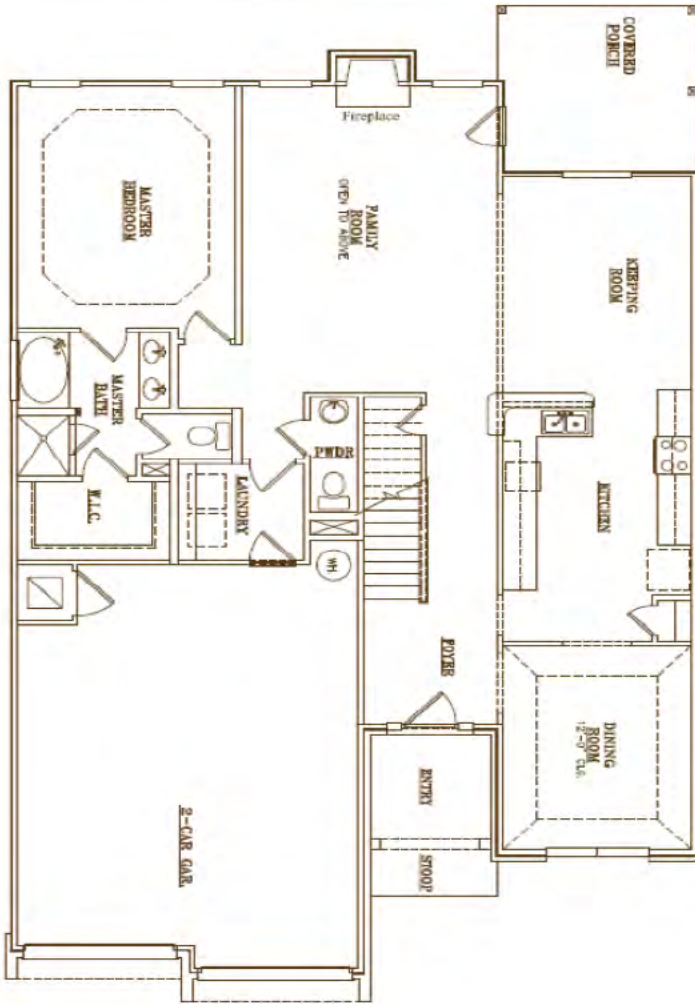

Armistead

4 Bedrooms, 2 ½ Baths
2,550 Total Square Feet

Offered By

D.R. Horton

Ashley Guy & Patti Stone

334.409.6984

NEW PARK

The new neighborhood from Jim Wilson and Associates

Jim Wilson & Associates, LLC

Armistead

4 Bedrooms, 2 1/2 Baths
2,550 Total Square Feet

Offered By

D.R. Horton

Ashley Guy & Patti Stone

334.409.6984

NEW PARK