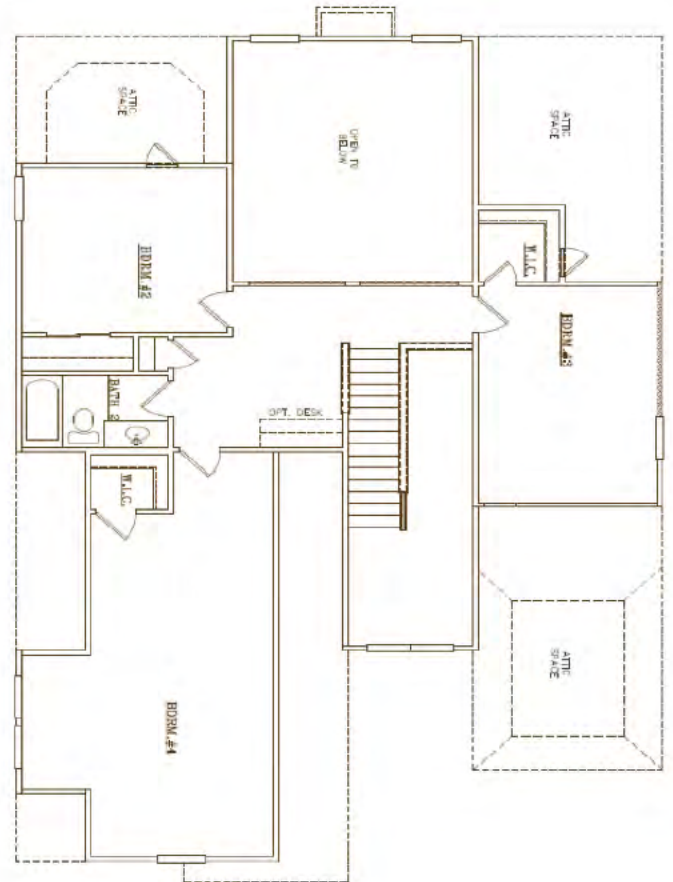

Armistead

4 Bedrooms, 2 ½ Baths
2,550 Total Square Feet

Offered By

D.R. Horton

Ashley Guy & Patti Stone

334.409.6984

NEW PARK

The new neighborhood from Jim Wilson and Associates

Jim Wilson & Associates, LLC

Armistead

4 Bedrooms, 2 1/2 Baths
2,550 Total Square Feet

Offered By

D.R. Horton

Ashley Guy & Patti Stone

334.409.6984

NEW PARK