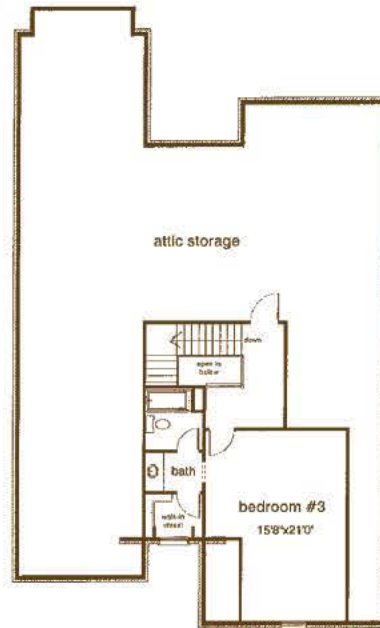

Agnew

3 Bedrooms, 3 Baths
2,231 Total Square Feet

Offered By
W.J. Sellers Custom Homes, Inc.

Joe Sellers
334.799.3915

NEW PARK

The new neighborhood from Jim Wilson and Associates

Jim Wilson & Associates, LLC

Agnew

3 Bedrooms, 3 Baths
2,231 Total Square Feet

Offered By
W.J. Sellers Custom Homes, Inc.

Joe Sellers
334.799.3915

charles michael
frusterio
DESIGNING A LEGACY OF FINE HOMES

Frusterio & Associates, Inc.
© 1982-2008 All Rights Reserved