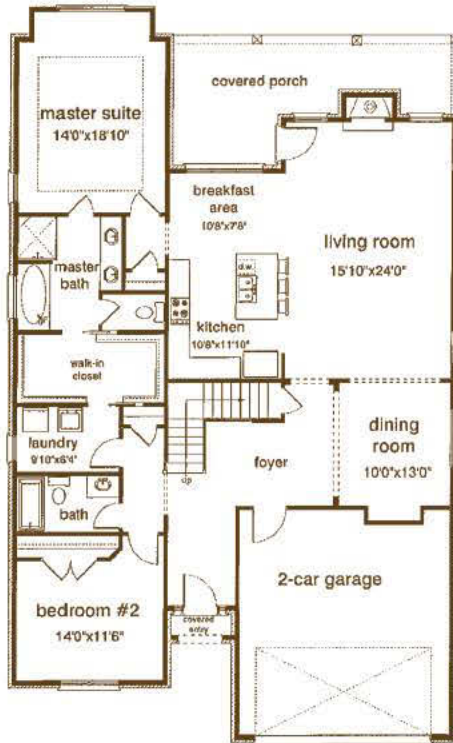

Agnew

3 Bedrooms, 3 Baths
2,231 Total Square Feet

Offered By
W.J. Sellers Custom Homes, Inc.

Joe Sellers
334.799.3915

NEW PARK

The new neighborhood from Jim Wilson and Associates

Jim Wilson & Associates, LLC

Agnew

3 Bedrooms, 3 Baths
2,231 Total Square Feet

Offered By
W.J. Sellers Custom Homes, Inc.

Joe Sellers
334.799.3915

charles michael
frusterio
DESIGNING A LEGACY OF FINE HOMES

Frusterio & Associates, Inc.
© 1982-2008 All Rights Reserved