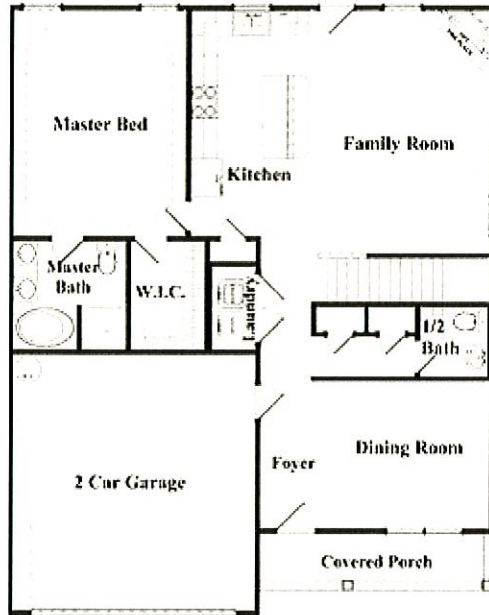

Winston

4 Bedrooms, 2 ½ Baths
2,538 ± Square Feet

Offered By **D.R. Horton** - 334.409.6984

Elevation B

Elevation C

NEW PARK

A Jim Wilson and Associates, LLC Development

Jim Wilson & Associates, LLC

Winston

4 Bedrooms, 2 ½ Baths
2,538 ± Square Feet

Offered By **D.R. Horton** - 334.409.6984

1st Floor

2nd Floor

Floorplans and elevations are artist's renderings for illustration purposes only. Features, colors and sizes are approximate and will vary from the homes as built. Square foot dimensions are approximate. Terms and Conditions Apply. Please see a sales representative for details.