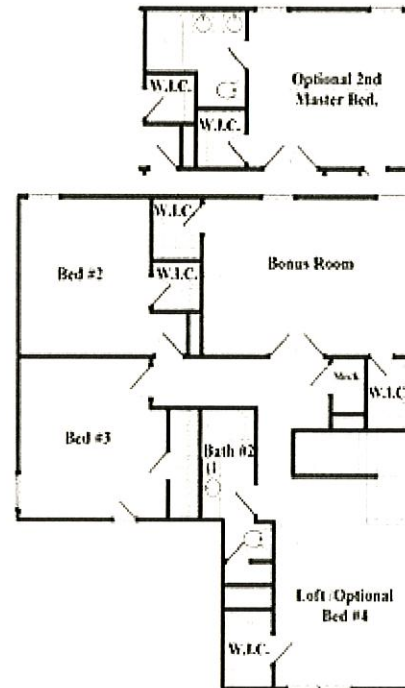

Winston

4 Bedrooms, 2 ½ Baths
2,538 ± Square Feet

Offered By **D.R. Horton** - 334.409.6984

Elevation B

Elevation C

NEW PARK

A Jim Wilson and Associates, LLC Development

Jim Wilson & Associates, LLC

Winston

4 Bedrooms, 2 ½ Baths
2,538 ± Square Feet

Offered By **D.R. Horton** - 334.409.6984

1st Floor

2nd Floor

Floorplans and elevations are artist's renderings for illustration purposes only. Features, colors and sizes are approximate and will vary from the homes as built. Square foot dimensions are approximate. Terms and Conditions Apply. Please see a sales representative for details.