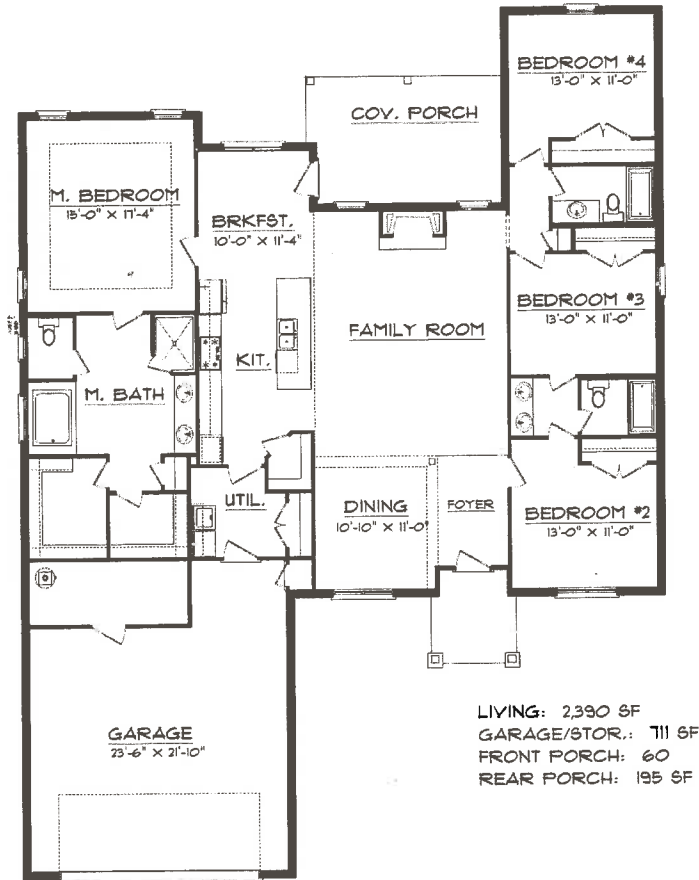

Parade of
HOMES

The Rebecca

Lot K3
1613 Haworth Park Way

4 Bedrooms, 3 Baths
2,390 ± Square Feet

Built By Meadows Construction
Marketed By Capital Realty Group River Region
William Fain
398-3344

NEW PARK

A Jim Wilson and Associates, LLC Development

JW

Jim Wilson & Associates, LLC

The Rebecca

Lot K3
1613 Haworth Park Way

4 Bedrooms, 3 Baths
2,390 ± Square Feet

Built By Meadows Construction
Marketed By Capital Realty Group River Region
William Fain
398-3344

Floorplans and elevations are artist's renderings for illustration purposes only. Features, colors and sizes are approximate and will vary from the homes as built. Square foot dimensions are approximate. Terms and Conditions Apply. Please see a sales representative for details.