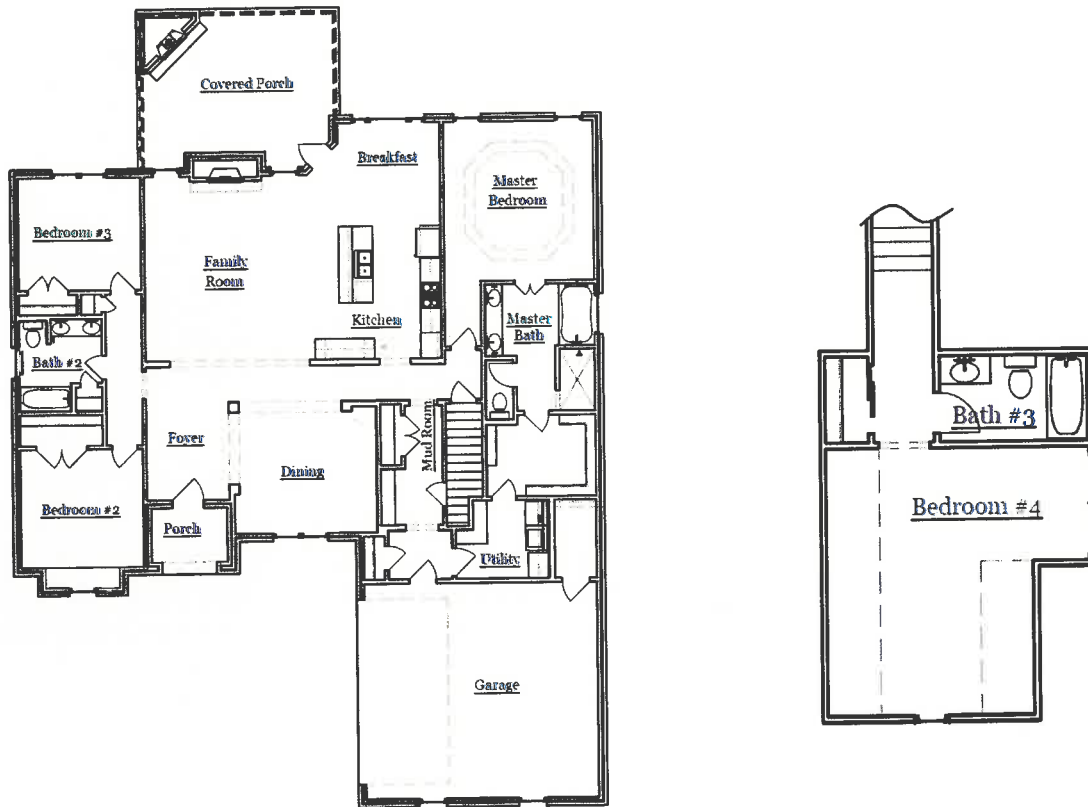

The Miller

4 Bedrooms, 3 Baths
2,477 ± Square Feet

Built By **Hugh Cole Builder, Inc.**
Marketed By **Jim Wilson & Associates, LLC**
Anita Carter or Whitney Latham
215-9215

NEW PARK

A Jim Wilson and Associates, LLC Development

Jim Wilson & Associates, LLC

The Miller

4 Bedrooms, 3 Baths
2,477 ± Square Feet

Built By **Hugh Cole Builder, Inc.**
Marketed By **Jim Wilson & Associates, LLC**
Anita Carter or Whitney Latham
215-9215

Floorplans and elevations are artist's renderings for illustration purposes only. Features, colors and sizes are approximate and will vary from the homes as built. Square foot dimensions are approximate. Terms and Conditions Apply. Please see a sales representative for details.