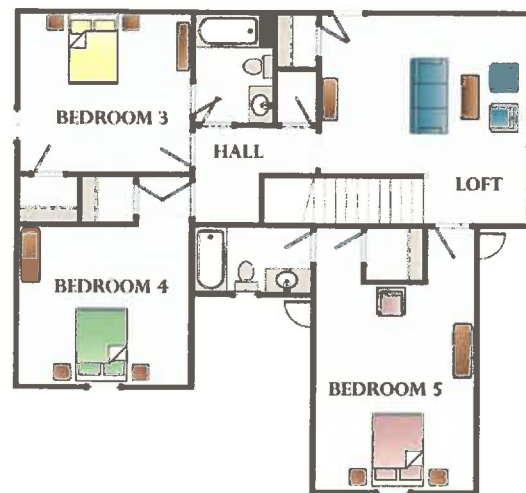

The Carolina

5 Bedrooms, 4 Baths
2,804 ± Square Feet

Offered By Newcastle Homes
Marketed By OurTown Realty
Patti Stone - 334.651.3003

NEW PARK

A Jim Wilson and Associates, LLC Development

Jim Wilson & Associates, LLC

The Carolina

5 Bedrooms, 4 Baths
2,804 ± Square Feet

Offered By Newcastle Homes
Marketed By OurTown Realty
Patti Stone - 334.651.3003

1st Floor

2nd Floor

Floorplans and elevations are artist's renderings for illustration purposes only. Features, colors and sizes are approximate and will vary from the homes as built. Square foot dimensions are approximate. Terms and Conditions Apply. Please see a sales representative for details.