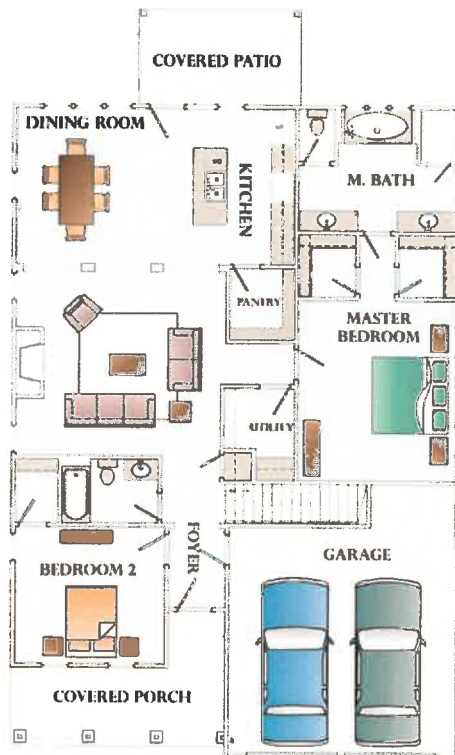

The Carolina

5 Bedrooms, 4 Baths
2,804 ± Square Feet

Offered By Newcastle Homes
Marketed By OurTown Realty
Patti Stone - 334.651.3003

NEW PARK

A Jim Wilson and Associates, LLC Development

Jim Wilson & Associates, LLC

The Carolina

5 Bedrooms, 4 Baths
2,804 ± Square Feet

Offered By Newcastle Homes
Marketed By OurTown Realty
Patti Stone - 334.651.3003

1st Floor

2nd Floor

Floorplans and elevations are artist's renderings for illustration purposes only. Features, colors and sizes are approximate and will vary from the homes as built. Square foot dimensions are approximate. Terms and Conditions Apply. Please see a sales representative for details.