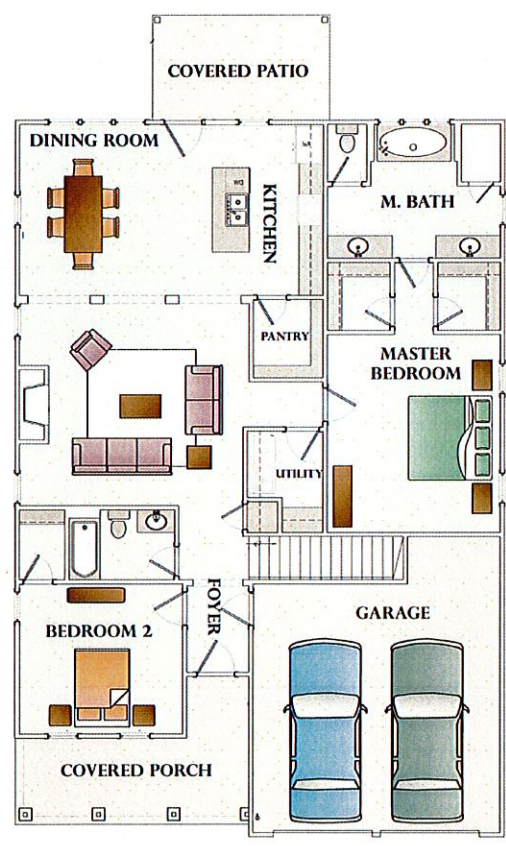

# The Carolina

5 Bedrooms, 4 Baths  
2,804 ± Square Feet

*Offered By* **Newcastle Homes**  
Patti Stone  
334.651.3003

**NEW PARK**

A Jim Wilson and Associates, LLC Development

Jim Wilson & Associates, LLC

# The Carolina

5 Bedrooms, 4 Baths  
2,804 ± Square Feet

Offered By **Newcastle Homes**  
Patti Stone  
334.651.3003

1<sup>st</sup> Floor

2<sup>nd</sup> Floor

Floorplans and elevations are artist's renderings for illustration purposes only. Features, colors and sizes are approximate and will vary from the homes as built. Square foot dimensions are approximate. Terms and Conditions Apply. Please see a sales representative for details.