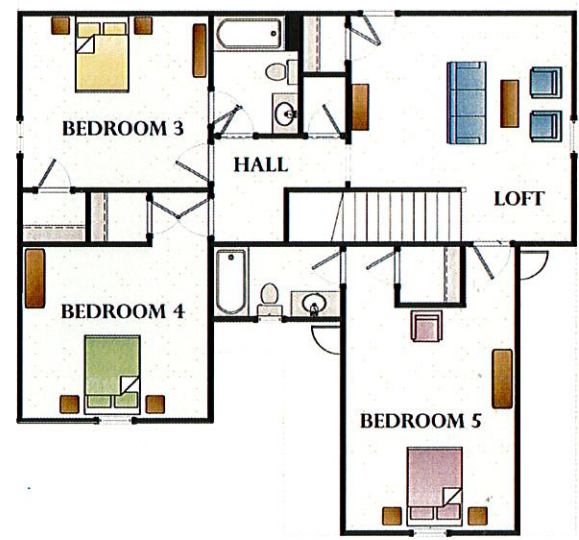

# The Carolina

5 Bedrooms, 4 Baths  
2,804 ± Square Feet

*Offered By* **Newcastle Homes**  
Patti Stone  
334.651.3003

**NEW PARK**

A Jim Wilson and Associates, LLC Development

Jim Wilson & Associates, LLC

# The Carolina

5 Bedrooms, 4 Baths  
2,804 ± Square Feet

Offered By **Newcastle Homes**  
Patti Stone  
334.651.3003

1<sup>st</sup> Floor

2<sup>nd</sup> Floor

Floorplans and elevations are artist's renderings for illustration purposes only. Features, colors and sizes are approximate and will vary from the homes as built. Square foot dimensions are approximate. Terms and Conditions Apply. Please see a sales representative for details.