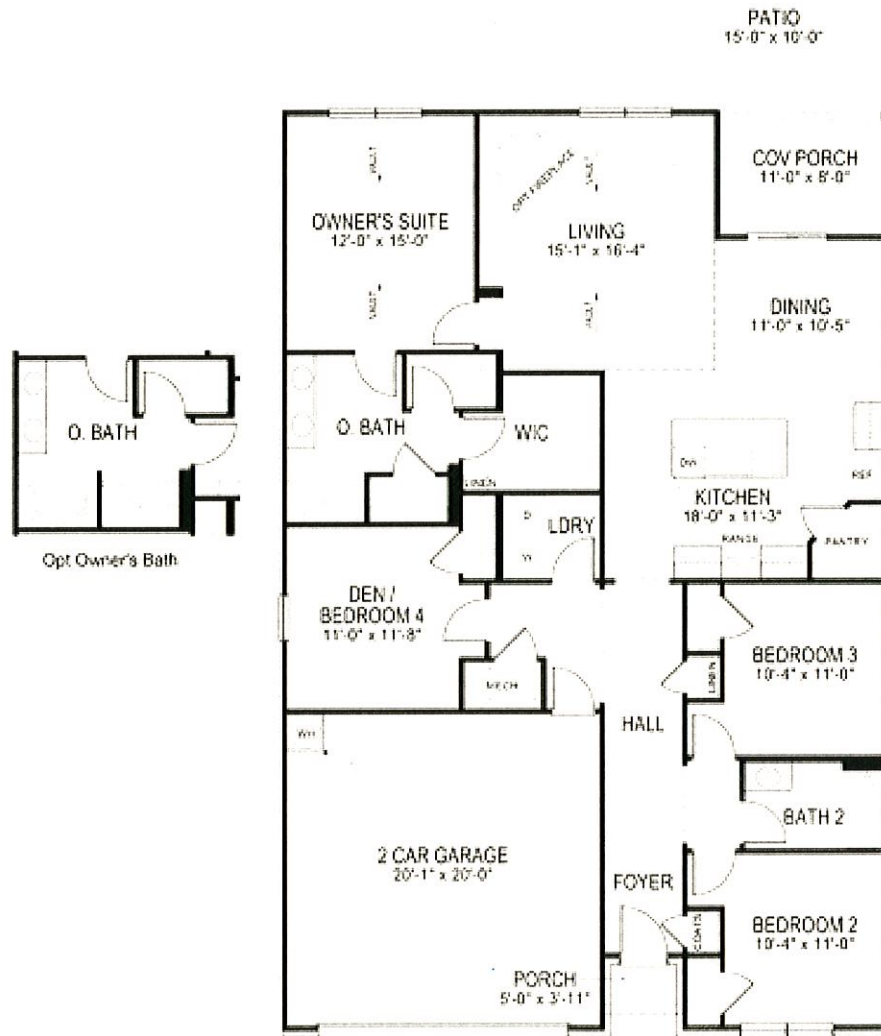

The Cali

4 Bedrooms, 2 Baths
1,782 ± Square Feet

Offered By **D.R. Horton** - 334.409.6984

Elevation C

Elevation D

Elevation E

NEW PARK

A Jim Wilson and Associates, LLC Development

Jim Wilson & Associates, LLC

The Cali

4 Bedrooms, 2 Baths
1,782 ± Square Feet

Offered By **D.R. Horton** - 334.409.6984

Floorplans and elevations are artist's renderings for illustration purposes only. Features, colors and sizes are approximate and will vary from the homes as built. Square foot dimensions are approximate. Terms and Conditions Apply. Please see a sales representative for details.