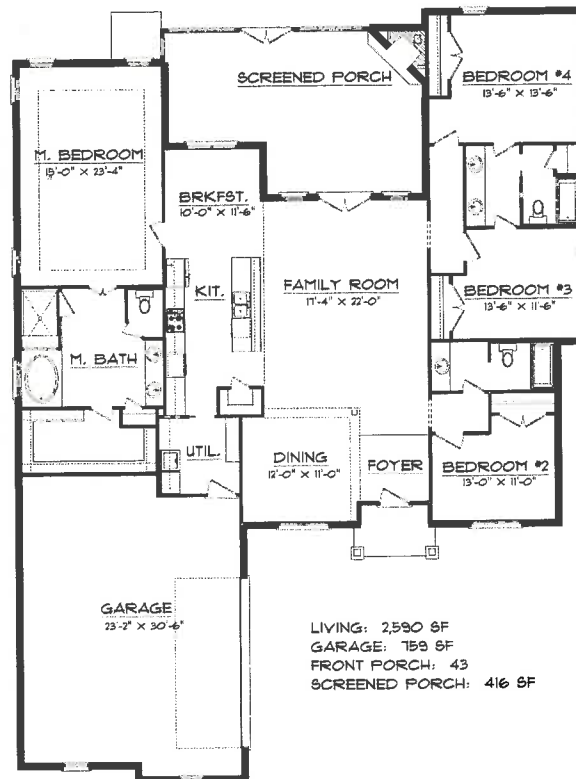

# The Aussie

Lot L7  
9219 Sheraton Park Way

4 Bedrooms, 3 Baths  
2,590 ± Square Feet

*Built By Mathews Construction*  
*Marketed By Trinity Realty, LLC*  
Mary Charles Rampy  
657-0481

NEW PARK

A Jim Wilson and Associates, LLC Development

# The Aussie

Lot L7  
9219 Sheraton Park Way

4 Bedrooms, 3 Baths  
2,590 ± Square Feet

*Built By Mathews Construction*  
*Marketed By Trinity Realty, LLC*  
Mary Charles Rampy  
657-0481

Floorplans and elevations are artist's renderings for illustration purposes only. Features, colors and sizes are approximate and will vary from the homes as built. Square foot dimensions are approximate. Terms and Conditions Apply. Please see a sales representative for details.