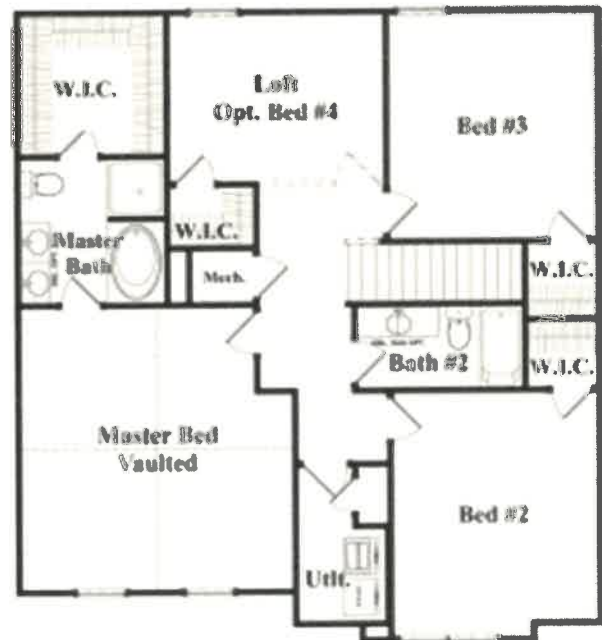

Pinehurst

3 Bedrooms, 2 ½ Baths
2,231 ± Square Feet

Offered By **D.R. Horton** - 334.409.6984

Elevation B

Elevation C

Elevation D

Elevation E

NEW PARK

A Jim Wilson and Associates, LLC Development

Jim Wilson & Associates, LLC

Pinehurst

3 Bedrooms, 2 ½ Baths
2,231 ± Square Feet

Offered By **D.R. Horton** - 334.409.6984

Floorplans and elevations are artist's renderings for illustration purposes only. Features, colors and sizes are approximate and will vary from the homes as built. Square foot dimensions are approximate. Terms and Conditions Apply. Please see a sales representative for details.