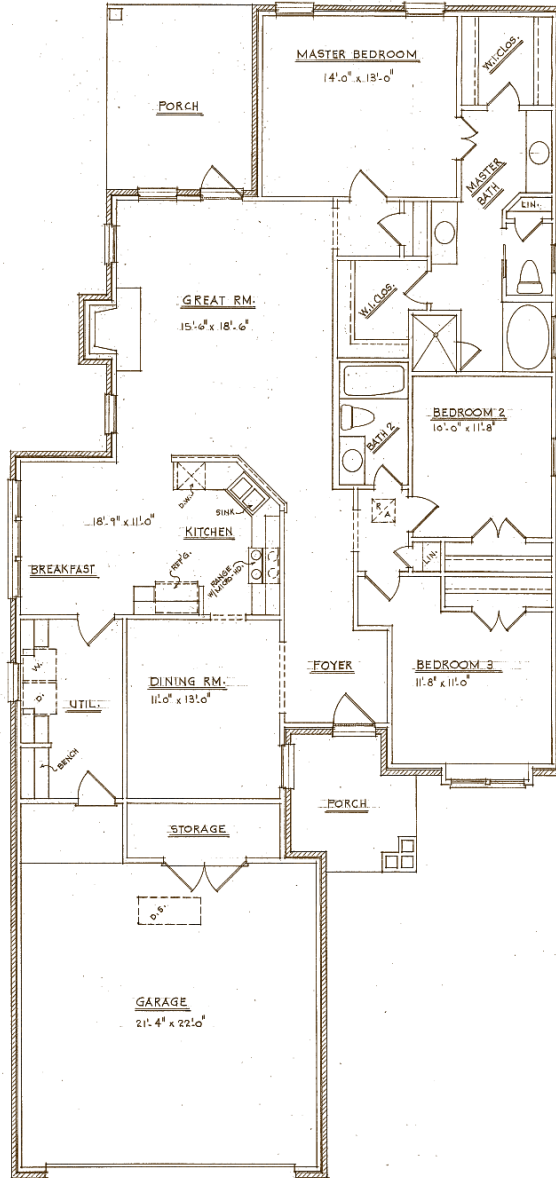

Plan 1880

3 Bedrooms, 2 Baths
1,880 Total Square Feet

Offered By
Nathan Watson Builders, Inc.
Nathan Watson
334.647.4588

FRONT ELEVATION

DESIGNED BY MAY KEITH NORMAN RESIDENTIAL DESIGN

NEW PARK

The new neighborhood from **Jim Wilson and Associates**

Jim Wilson & Associates, LLC

Plan 1880

3 Bedrooms, 2 Baths
1,880 Total Square Feet

Offered By
Nathan Watson Builders, Inc.
Nathan Watson
334.647.4588

FLOOR PLAN *Nathan Watson*
A RESIDENCE BY NATHAN WATSON, BUILDER