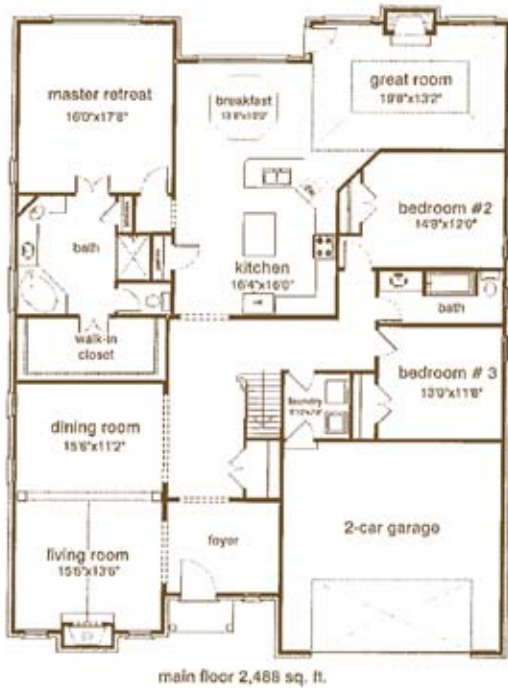

Hinchester

3 Bedrooms, 2 Baths
2,918 Total Square Feet

Offered By
New Park
334.215.9215