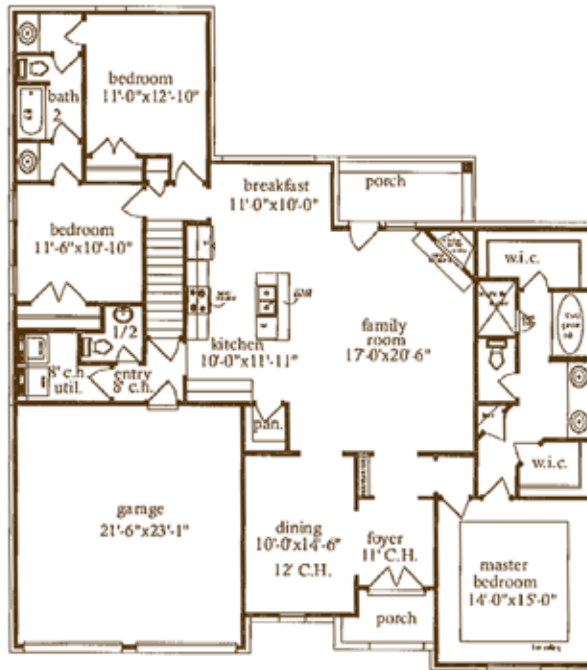

## Thorington

4 Bedrooms, 3 1/2 Baths  
2,054 Total Square Feet

*Offered By*

**New Park**

334.215.9215

**NEW PARK**

The new neighborhood from **Jim Wilson and Associates**

Jim Wilson & Associates, LLC

# Thorington

4 Bedrooms, 3 1/2 Baths  
2,054 Total Square Feet

Offered By  
**New Park**  
334.215.9215

Approved Conceptually

© 2006 All Rights Reserved

New Park Development Company, LLC makes no representation, guaranty or warranty regarding the square footage, exact layout, or configurations of the home.