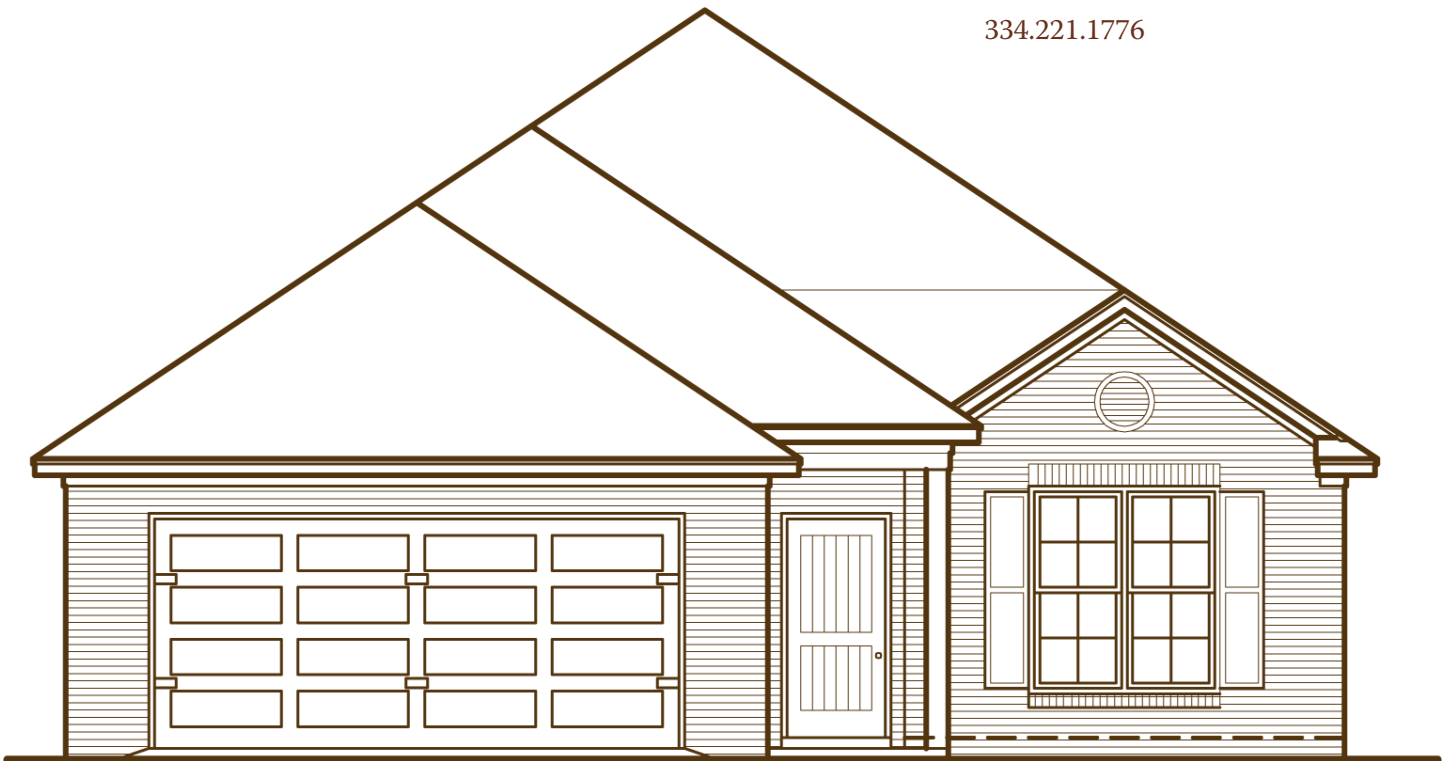

Plan 1647

3 Bedrooms, 2 Baths
1,647 Total Square Feet

Offered By

Milton Strickland Builders, Inc.

Milton Strickland

334.221.1776

NEW PARK

The new neighborhood from **Jim Wilson and Associates**

Jim Wilson & Associates, LLC

Plan 1647

3 Bedrooms, 2 Baths
1,647 Total Square Feet

Offered By
Milton Strickland Builders, Inc.
Milton Strickland
334.221.1776

FLOOR PLAN

AREA TABULATION

LIVING AREA	1647 S.F.
GARAGE	474 S.F.
PORCHES	128 S.F.