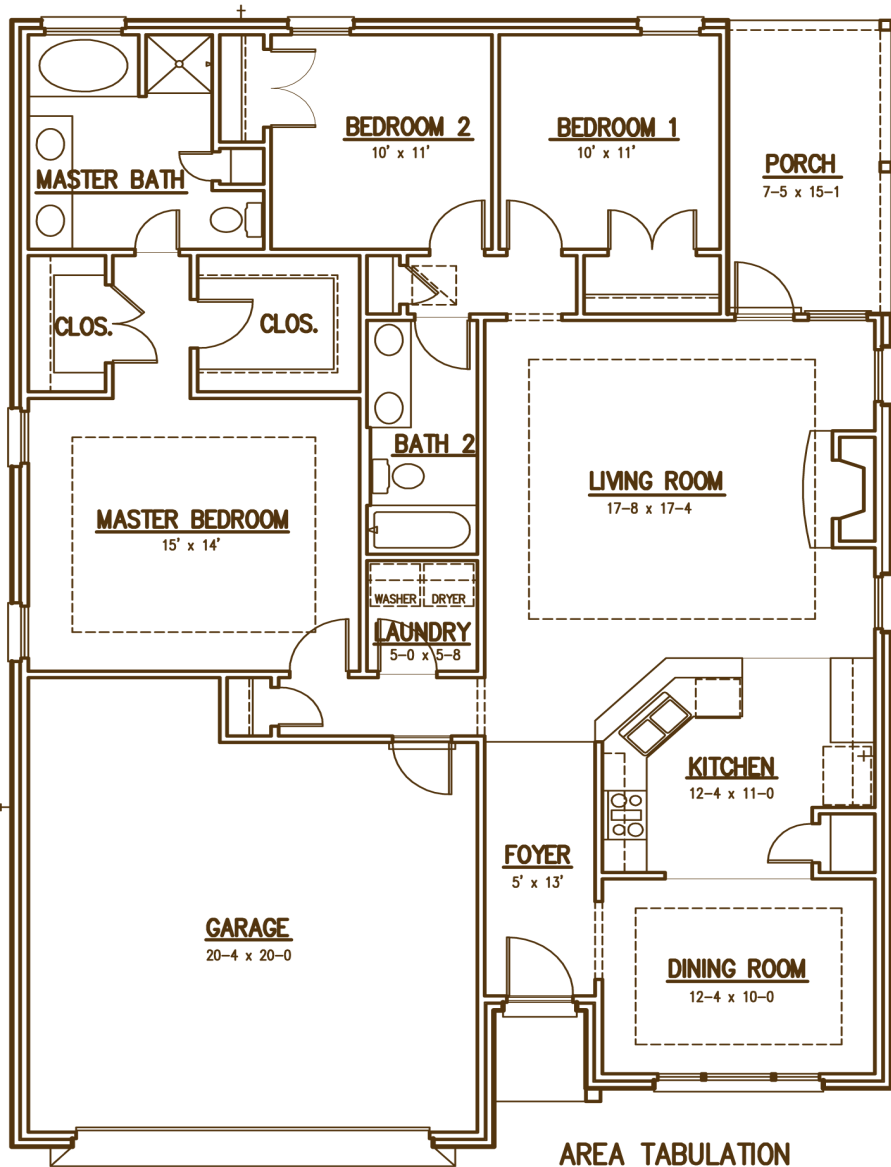

Plan 1647

3 Bedrooms, 2 Baths
1,647 Total Square Feet

Offered By

Milton Strickland Builders, Inc.

Milton Strickland

334.221.1776

NEW PARK

The new neighborhood from **Jim Wilson and Associates**

Jim Wilson & Associates, LLC

Plan 1647

3 Bedrooms, 2 Baths
1,647 Total Square Feet

Offered By
Milton Strickland Builders, Inc.
Milton Strickland
334.221.1776

FLOOR PLAN

AREA TABULATION

LIVING AREA	1647 S.F.
GARAGE	474 S.F.
PORCHES	128 S.F.