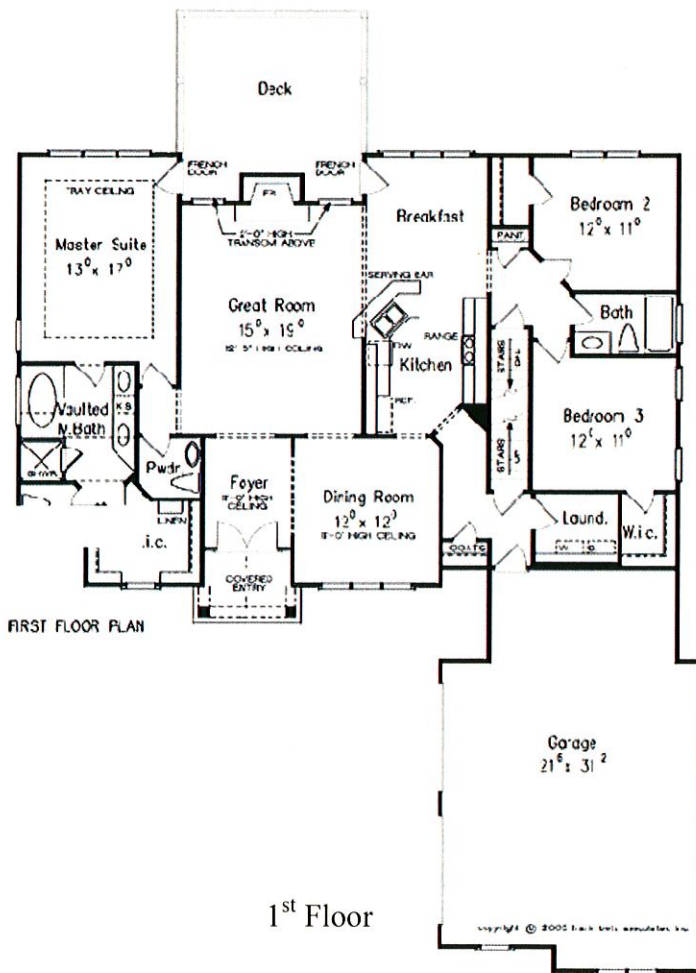

The Janice

4 Bedrooms, 3 ½ Baths
3,000 ± Square Feet

Built By Mathews Construction
Marketed By Trinity Realty, LLC
Mary Charles Rampy
657-0481

NEW PARK

A Jim Wilson and Associates, LLC Development

Jim Wilson & Associates, LLC

The Janice

4 Bedrooms, 3 1/2 Baths
3,000 ± Square Feet

Built By **Mathews Construction**
Marketed By **Trinity Realty, LLC**
Mary Charles Rampy
657-0481

Floorplans and elevations are artist's renderings for illustration purposes only. Features, colors and sizes are approximate and will vary from the homes as built. Square foot dimensions are approximate. Terms and Conditions Apply. Please see a sales representative for details.