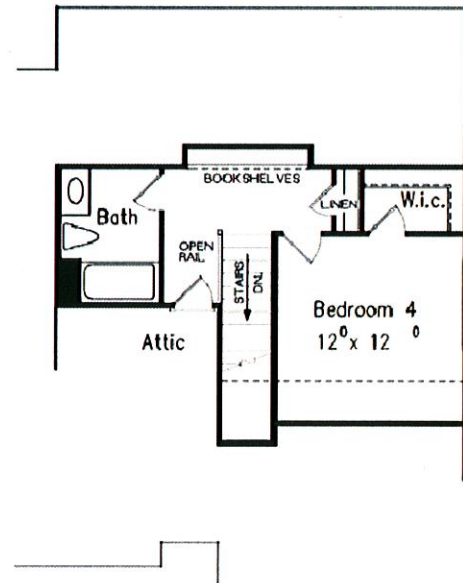

The Janice

4 Bedrooms, 3 ½ Baths
3,000 ± Square Feet

Built By Mathews Construction
Marketed By Trinity Realty, LLC
Mary Charles Rampy
657-0481

NEW PARK

A Jim Wilson and Associates, LLC Development

Jim Wilson & Associates, LLC

The Janice

4 Bedrooms, 3 1/2 Baths
3,000 ± Square Feet

Built By **Mathews Construction**
Marketed By **Trinity Realty, LLC**
Mary Charles Rampy
657-0481

Floorplans and elevations are artist's renderings for illustration purposes only. Features, colors and sizes are approximate and will vary from the homes as built. Square foot dimensions are approximate. Terms and Conditions Apply. Please see a sales representative for details.