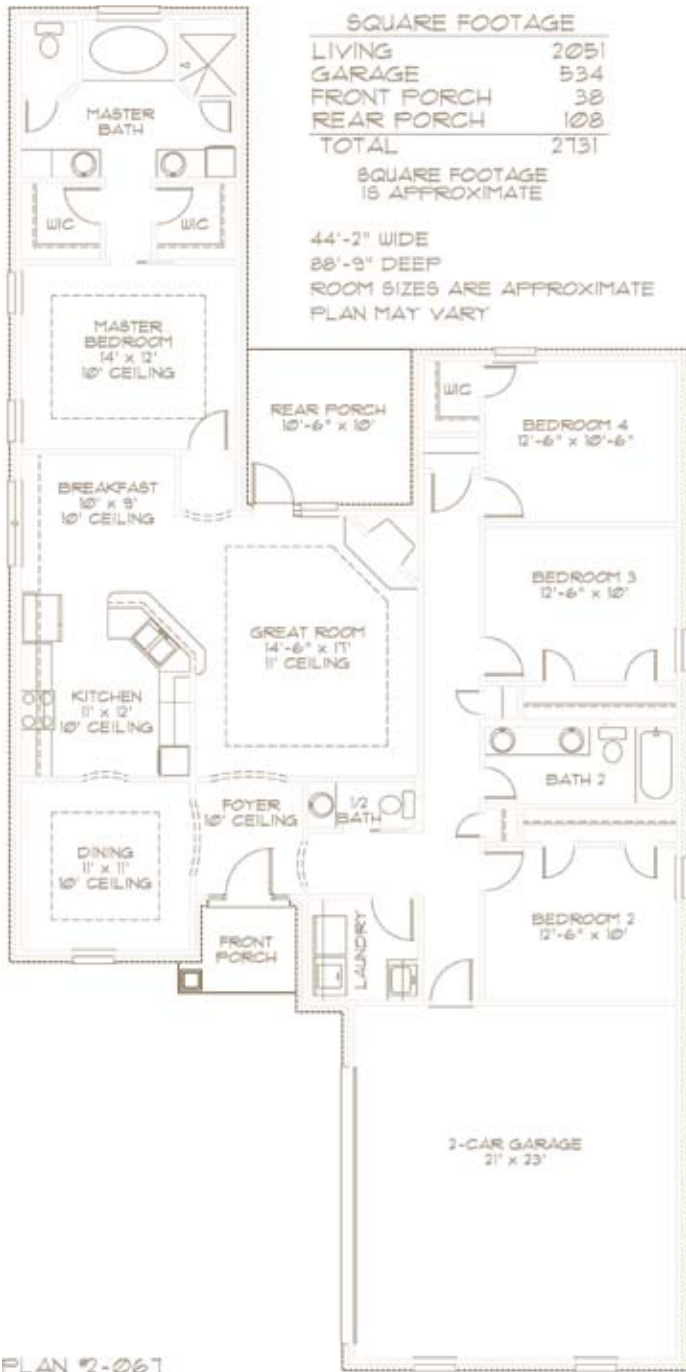

## Plan 2-067

4 Bedrooms, 2½ Baths  
2,051 Total Square Feet

*Offered By*

**Hugh Cole Builder, Inc.**

**Hugh Cole**

334.657.6161

PLAN #2-067

# Plan 2-067

4 Bedrooms, 2½ Baths  
2,051 Total Square Feet

Offered By  
**Hugh Cole Builder, Inc.**  
**Hugh Cole**  
334.657.6161

PLAN 2-067