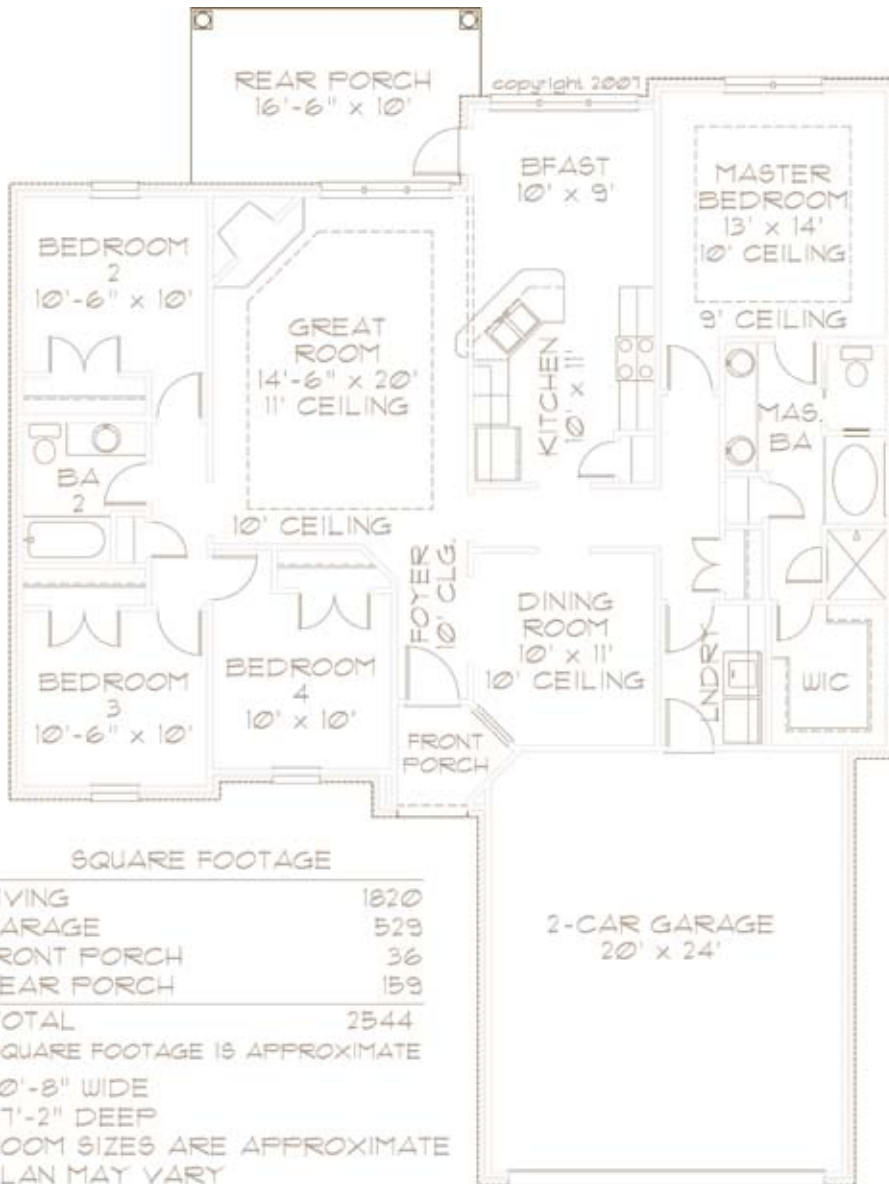

Plan 18-067

4 Bedrooms, 2 Baths
1,820 Total Square Feet

Offered By

Hugh Cole Builder, Inc.

Hugh Cole

334.657.6161

NEW PARK

The new neighborhood from **Jim Wilson and Associates**

Jim Wilson & Associates, LLC

Plan 18-067

4 Bedrooms, 2 Baths
1,820 Total Square Feet

Offered By
Hugh Cole Builder, Inc.
Hugh Cole
334.657.6161

SQUARE FOOTAGE	
LIVING	1820
GARAGE	529
FRONT PORCH	36
REAR PORCH	159
TOTAL	2544

*SQUARE FOOTAGE IS APPROXIMATE
50'-8" WIDE
67'-2" DEEP
ROOM SIZES ARE APPROXIMATE
PLAN MAY VARY

PLAN #18-067
David Robinson Designer, Inc.

NEW PARK

The new neighborhood from **Jim Wilson and Associates**