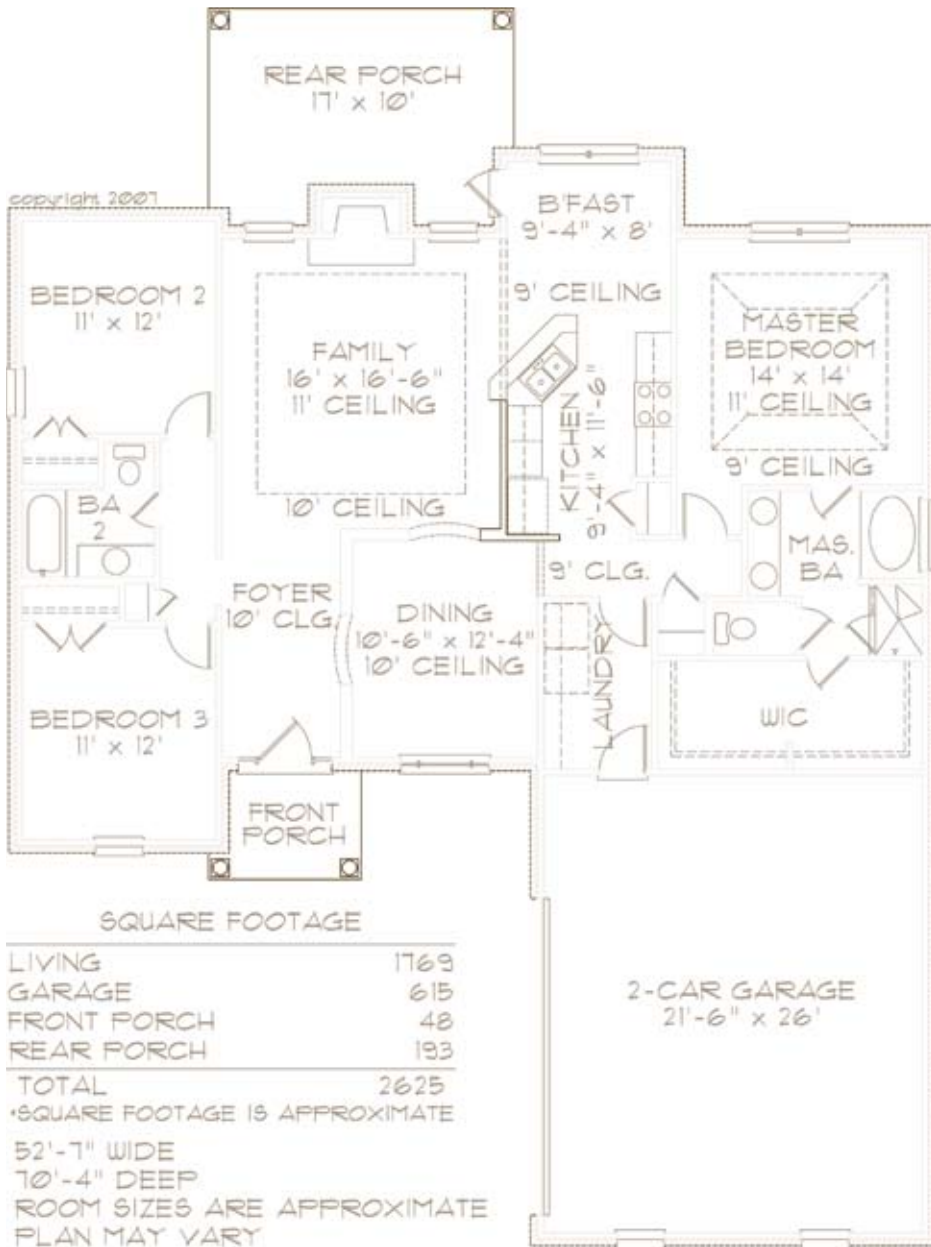

Plan 17-099

3 Bedrooms, 2 Baths
1,769 Total Square Feet

Offered By

Hugh Cole Builder, Inc.

Hugh Cole

334.657.6161

NEW PARK

The new neighborhood from **Jim Wilson and Associates**

Jim Wilson & Associates, LLC

Plan 17-099

3 Bedrooms, 2 Baths
1,769 Total Square Feet

Offered By
Hugh Cole Builder, Inc.
Hugh Cole
334.657.6161

SQUARE FOOTAGE

LIVING	1769
GARAGE	615
FRONT PORCH	48
REAR PORCH	193
TOTAL	2625

*SQUARE FOOTAGE IS APPROXIMATE

52'-7" WIDE
70'-4" DEEP
ROOM SIZES ARE APPROXIMATE
PLAN MAY VARY
PLAN #17-099

NEW PARK

The new neighborhood from **Jim Wilson and Associates**

Jim Wilson & Associates, LLC