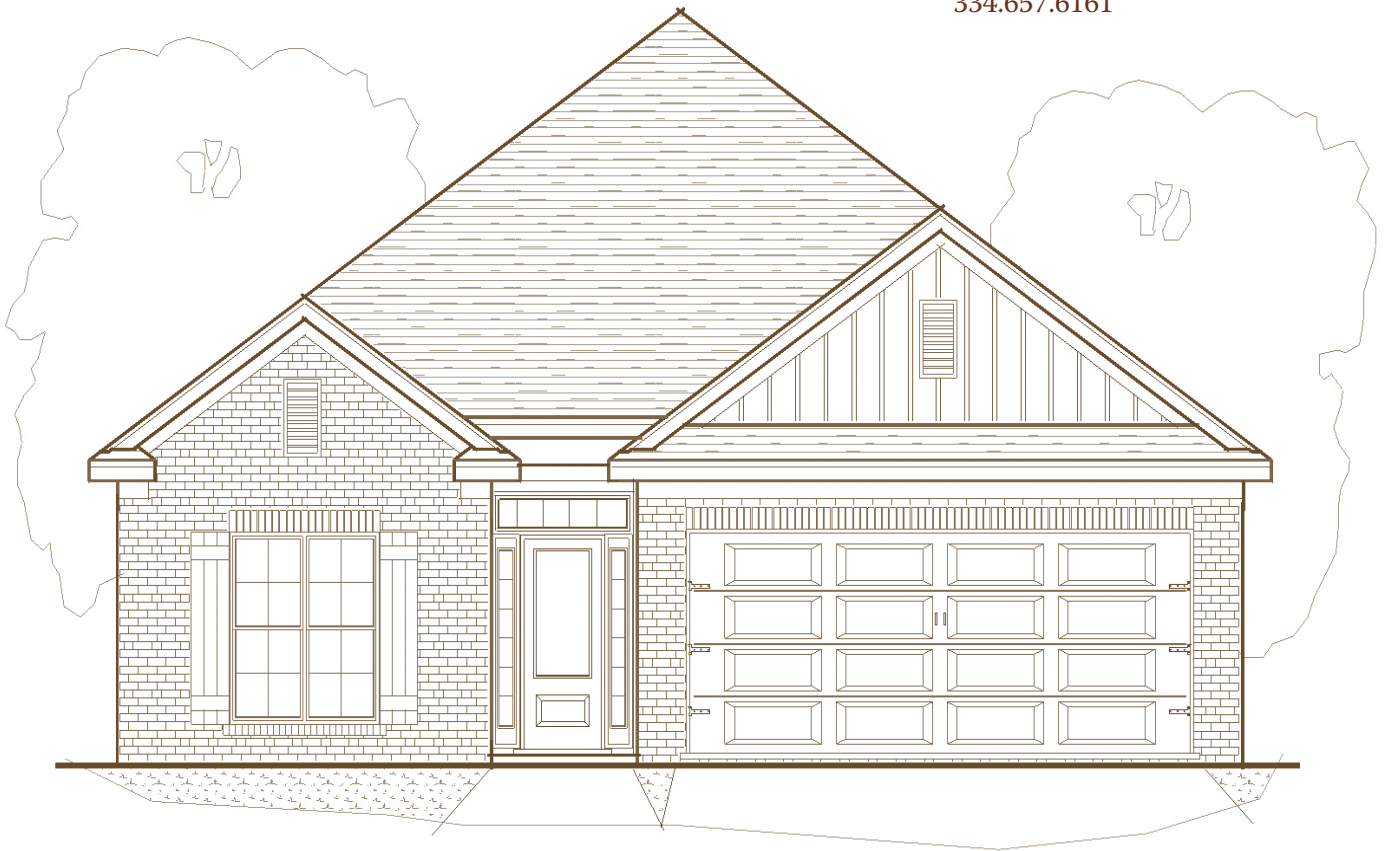

Plan 1626

3 Bedrooms, 2 Baths
1,626 Total Square Feet

Offered By

Hugh Cole Builder, Inc.

Hugh Cole

334.657.6161

NEW PARK

The new neighborhood from **Jim Wilson and Associates**

Jim Wilson & Associates, LLC

Plan 1626

3 Bedrooms, 2 Baths
1,626 Total Square Feet

Offered By
Hugh Cole Builder, Inc.
Hugh Cole
334.657.6161

FLOOR PLAN

AREA TABULATION

LIVING AREA	1647 S.F.
GARAGE	474 S.F.
PORCHES	128 S.F.