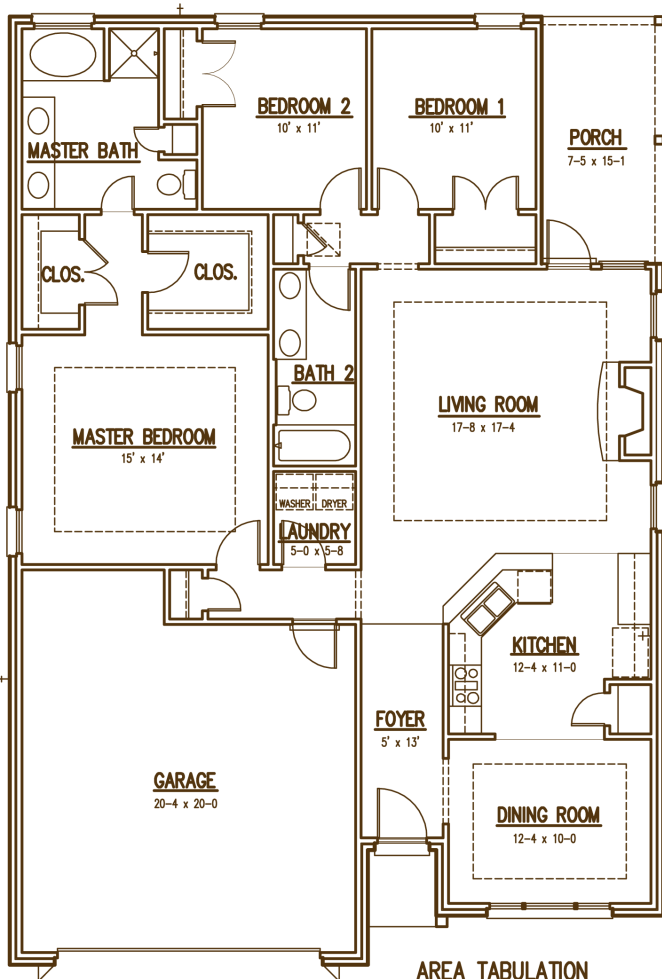

Plan 1626

3 Bedrooms, 2 Baths
1,626 Total Square Feet

Offered By

Hugh Cole Builder, Inc.

Hugh Cole

334.657.6161

NEW PARK

The new neighborhood from **Jim Wilson and Associates**

Jim Wilson & Associates, LLC

Plan 1626

3 Bedrooms, 2 Baths
1,626 Total Square Feet

Offered By
Hugh Cole Builder, Inc.
Hugh Cole
334.657.6161

FLOOR PLAN

AREA TABULATION

LIVING AREA	1647 S.F.
GARAGE	474 S.F.
PORCHES	128 S.F.