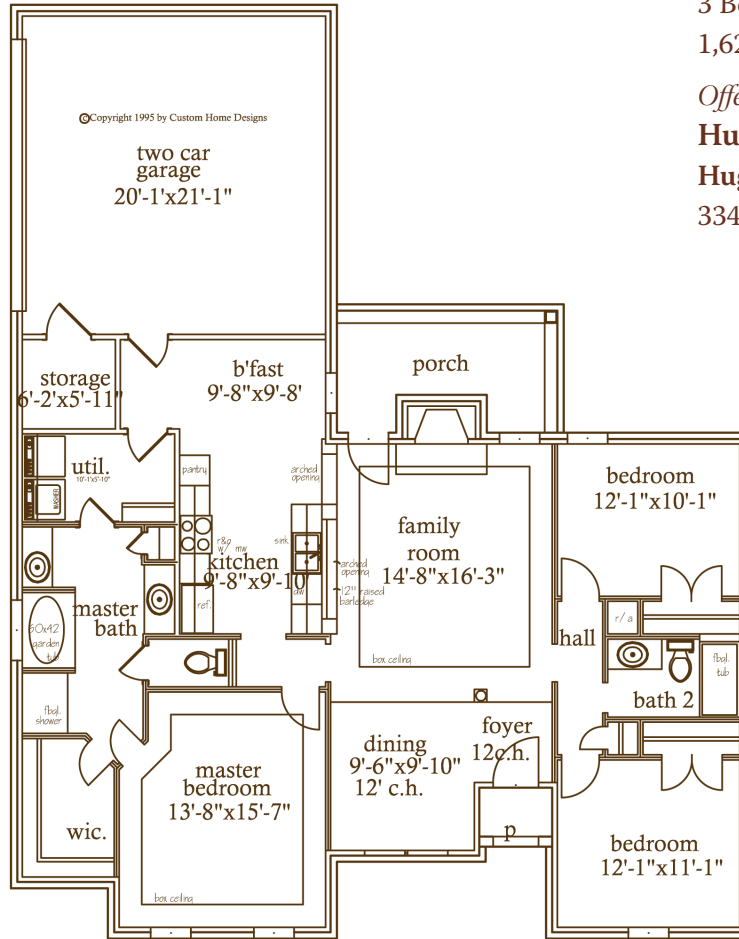

## Plan 1623

3 Bedrooms, 2 Baths  
1,623 Total Square Feet

*Offered By*

**Hugh Cole Builder, Inc.**

**Hugh Cole**

334.657.6161

NEW PARK

The new neighborhood from Jim Wilson and Associates

## Plan 1623

3 Bedrooms, 2 Baths  
1,623 Total Square Feet

Offered By  
**Hugh Cole Builder, Inc.**  
**Hugh Cole**  
334.657.6161