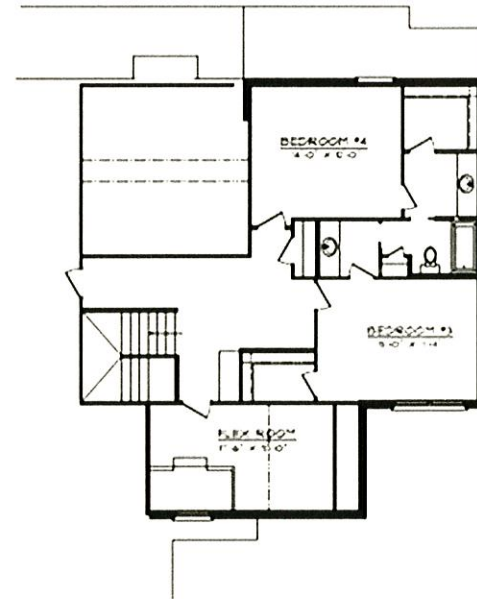

Gloria

4 Bedrooms, 3 Baths
3,166 ± Square Feet

Offered By **Hugh Cole Builder, Inc.** - 334.657.6161

NEW PARK

The new neighborhood from **Jim Wilson and Associates**

Jim Wilson & Associates, LLC

Gloria

4 Bedrooms, 3 Baths
3,166 ± Square Feet

Offered By **Hugh Cole Builder, Inc.** - 334.657.6161

1st Floor

2nd Floor

Floorplans and elevations are artist's renderings for illustration purposes only. Features, colors and sizes are approximate and will vary from the homes as built. Square foot dimensions are approximate. Terms and Conditions Apply. Please see a sales representative for details.