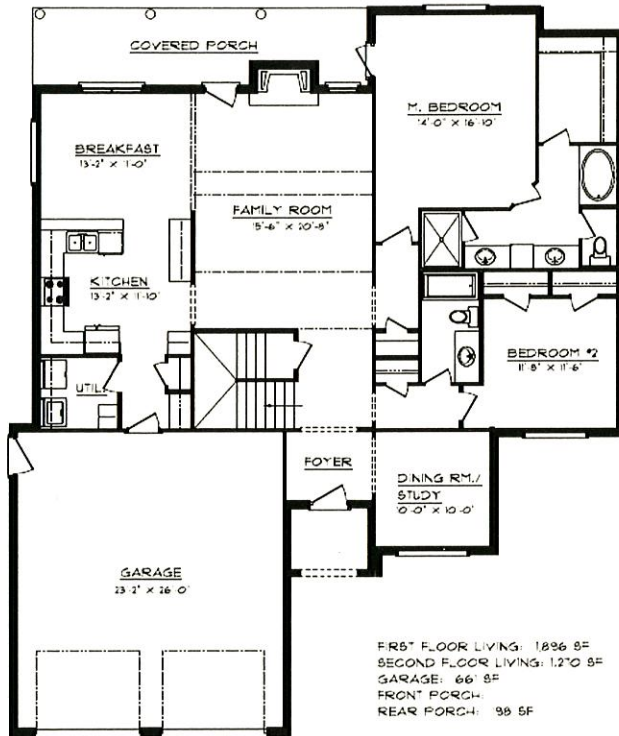

Gloria

4 Bedrooms, 3 Baths
3,166 ± Square Feet

Offered By **Hugh Cole Builder, Inc.** - 334.657.6161

NEW PARK

The new neighborhood from **Jim Wilson and Associates**

Jim Wilson & Associates, LLC

Gloria

4 Bedrooms, 3 Baths
3,166 ± Square Feet

Offered By **Hugh Cole Builder, Inc.** - 334.657.6161

1st Floor

2nd Floor

Floorplans and elevations are artist's renderings for illustration purposes only. Features, colors and sizes are approximate and will vary from the homes as built. Square foot dimensions are approximate. Terms and Conditions Apply. Please see a sales representative for details.