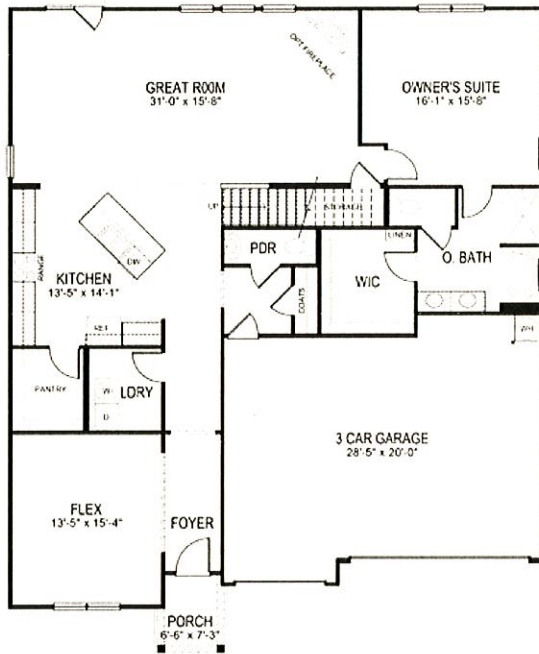

Dancourt

5 Bedrooms, 3 ½ Baths
3,521 ± Square Feet

Offered By **D.R. Horton** - 334.409.6984

Elevation B

Elevation C

Elevation D

NEW PARK

A Jim Wilson and Associates, LLC Development

Jim Wilson & Associates, LLC

Dancourt

5 Bedrooms, 3 ½ Baths
3,521 ± Square Feet

Offered By **D.R. Horton** - 334.409.6984

1st Floor

2nd Floor

Floorplans and elevations are artist's renderings for illustration purposes only. Features, colors and sizes are approximate and will vary from the homes as built. Square foot dimensions are approximate. Terms and Conditions Apply. Please see a sales representative for details.