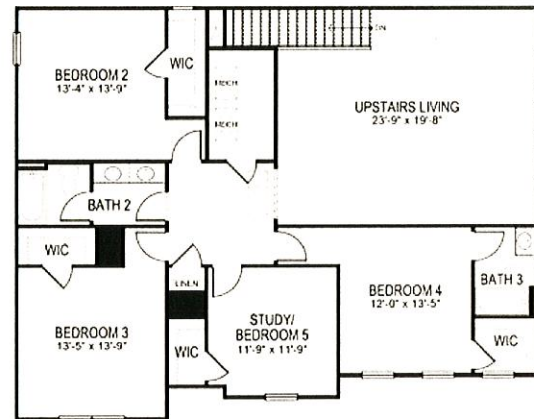

Dancourt

5 Bedrooms, 3 ½ Baths
3,521 ± Square Feet

Offered By **D.R. Horton** - 334.409.6984

Elevation B

Elevation C

Elevation D

NEW PARK

A Jim Wilson and Associates, LLC Development

Jim Wilson & Associates, LLC

Dancourt

5 Bedrooms, 3 ½ Baths
3,521 ± Square Feet

Offered By **D.R. Horton** - 334.409.6984

1st Floor

2nd Floor

Floorplans and elevations are artist's renderings for illustration purposes only. Features, colors and sizes are approximate and will vary from the homes as built. Square foot dimensions are approximate. Terms and Conditions Apply. Please see a sales representative for details.