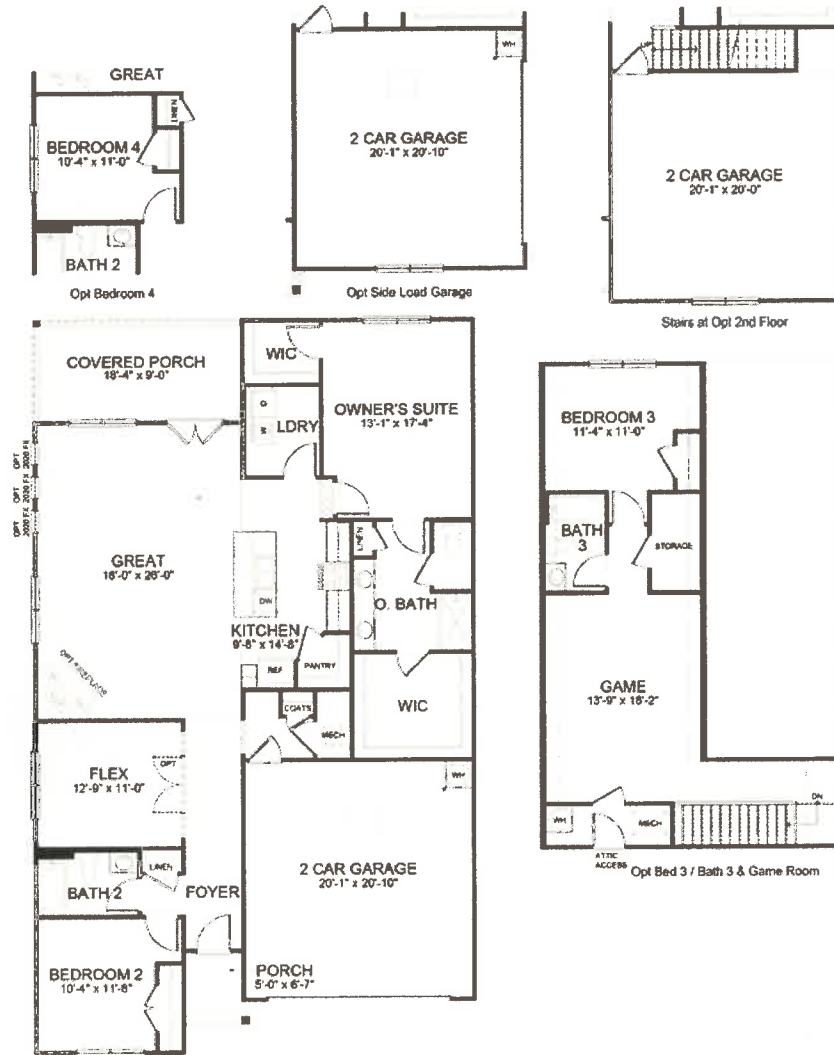

Clifton

3 Bedrooms, 3 Baths
2,529 ± Square Feet

Offered By **D.R. Horton** - 334.409.6984

Elevation B

Elevation C

NEW PARK

A Jim Wilson and Associates, LLC Development

Jim Wilson & Associates, LLC

Clifton

3 Bedrooms, 3 Baths
2,529 ± Square Feet

Offered By D.R. Horton - 334.409.6984

Floorplans and elevations are artist's renderings for illustration purposes only. Features, colors and sizes are approximate and will vary from the homes as built. Square foot dimensions are approximate. Terms and Conditions Apply. Please see a sales representative for details.