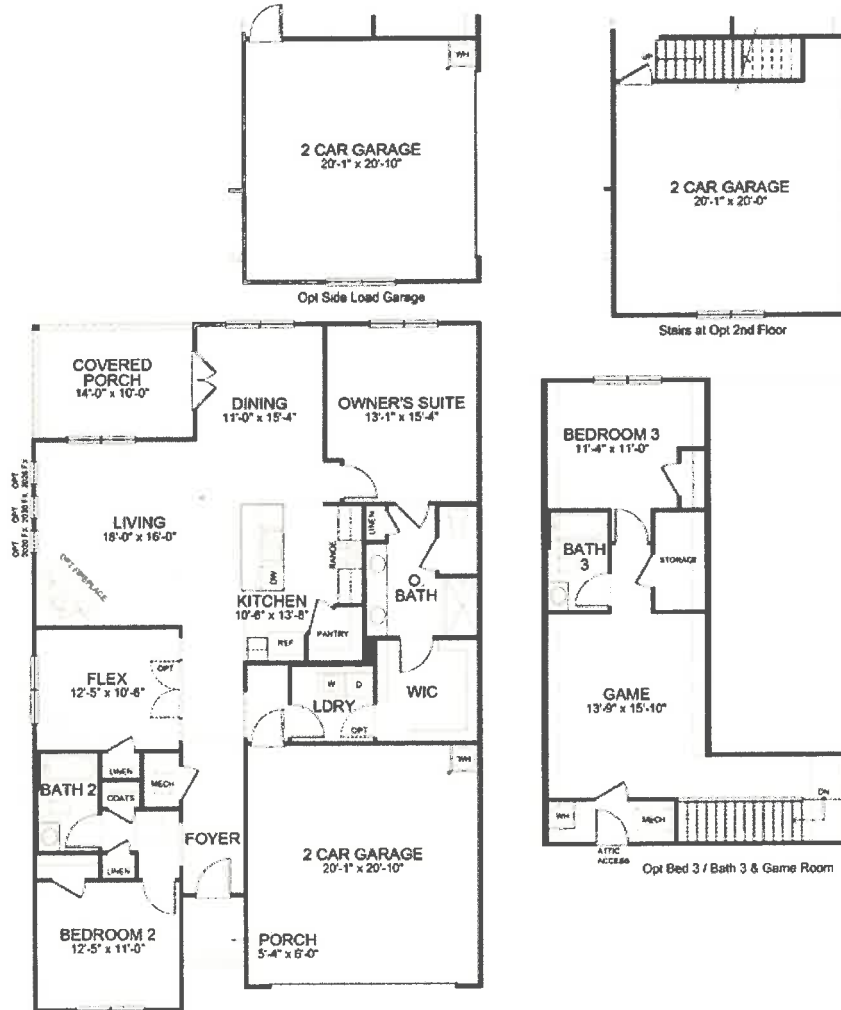

Bristol

3 Bedrooms, 3 Baths
2,388 ± Square Feet

Offered By **D.R. Horton** - 334.409.6984

Elevation B

Elevation C

NEW PARK

A Jim Wilson and Associates, LLC Development

Jim Wilson & Associates, LLC

Bristol

3 Bedrooms, 3 Baths
2,388 ± Square Feet

Offered By **D.R. Horton** - 334.409.6984

Floorplans and elevations are artist's renderings for illustration purposes only. Features, colors and sizes are approximate and will vary from the homes as built. Square foot dimensions are approximate. Terms and Conditions Apply. Please see a sales representative for details.