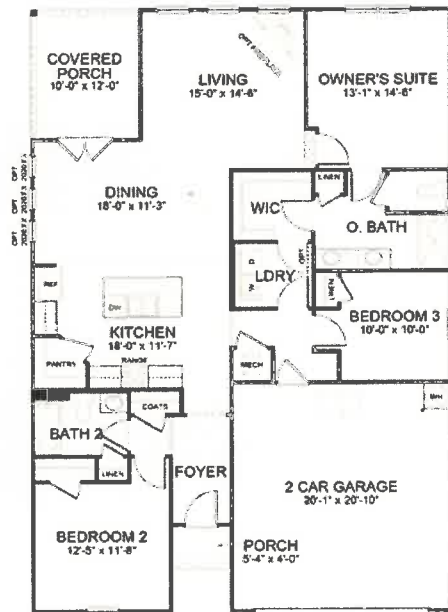

Arlington

4 Bedrooms, 3 Baths
2,258 ± Square Feet

Offered By **D.R. Horton** - 334.409.6984

Elevation B

Elevation C

NEW PARK

A Jim Wilson and Associates, LLC Development

Jim Wilson & Associates, LLC

Arlington

4 Bedrooms, 2 Baths
1,782 ± Square Feet

Offered By D.R. Horton - 334.409.6984

Opt Side Load Garage

Stairs at Opt 2nd Floor

Opt Bed 3 / Bath 3 & Game Room

Floorplans and elevations are artist's renderings for illustration purposes only. Features, colors and sizes are approximate and will vary from the homes as built. Square foot dimensions are approximate. Terms and Conditions Apply. Please see a sales representative for details.