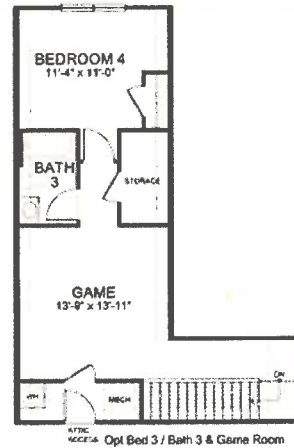

Arlington

4 Bedrooms, 3 Baths
2,258 ± Square Feet

Offered By **D.R. Horton** - 334.409.6984

Elevation B

Elevation C

NEW PARK

A Jim Wilson and Associates, LLC Development

Jim Wilson & Associates, LLC

Arlington

4 Bedrooms, 2 Baths
1,782 ± Square Feet

Offered By D.R. Horton - 334.409.6984

Opt Side Load Garage

Stairs at Opt 2nd Floor

Opt Bed 3 / Bath 3 & Game Room

Floorplans and elevations are artist's renderings for illustration purposes only. Features, colors and sizes are approximate and will vary from the homes as built. Square foot dimensions are approximate. Terms and Conditions Apply. Please see a sales representative for details.