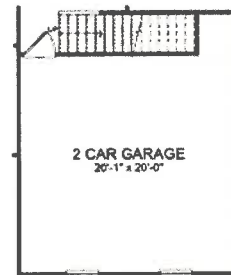

Arlington

4 Bedrooms, 3 Baths
2,258 ± Square Feet

Offered By **D.R. Horton** - 334.409.6984

Elevation B

Elevation C

NEW PARK

A Jim Wilson and Associates, LLC Development

Jim Wilson & Associates, LLC

Arlington

4 Bedrooms, 2 Baths
1,782 ± Square Feet

Offered By D.R. Horton - 334.409.6984

Opt Side Load Garage

Stairs at Opt 2nd Floor

Opt Bed 3 / Bath 3 & Game Room

Floorplans and elevations are artist's renderings for illustration purposes only. Features, colors and sizes are approximate and will vary from the homes as built. Square foot dimensions are approximate. Terms and Conditions Apply. Please see a sales representative for details.