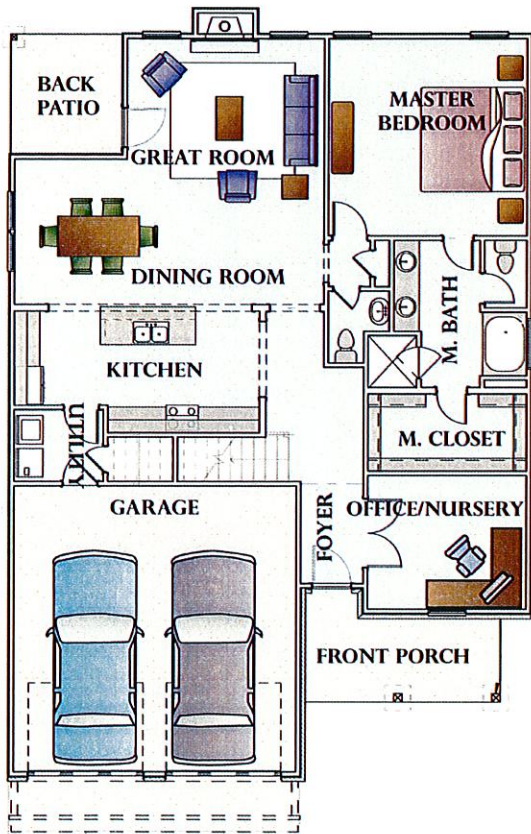

The Alstead

4 Bedrooms, 3 ½ Baths
2,691 ± Square Feet

Built By Newcastle Homes
Marketed By Jim Wilson & Associates, LLC
Anita Carter or Whitney Latham
215-9215

NEW PARK

A Jim Wilson and Associates, LLC Development

Jim Wilson & Associates, LLC

The Alstead

4 Bedrooms, 3 ½ Baths
2,691 ± Square Feet

Built By Newcastle Homes
Marketed By Jim Wilson & Associates, LLC
Anita Carter or Whitney Latham
215-9215

1st Floor

2nd Floor

Floorplans and elevations are artist's renderings for illustration purposes only. Features, colors and sizes are approximate and will vary from the homes as built. Square foot dimensions are approximate. Terms and Conditions Apply. Please see a sales representative for details.