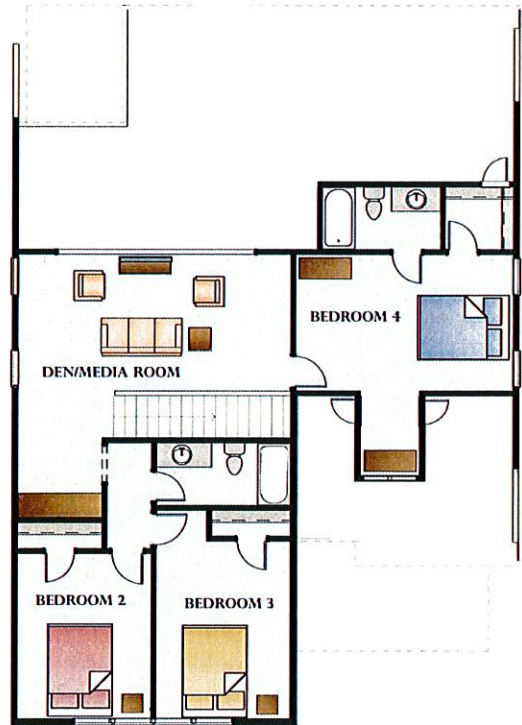

The Alstead

4 Bedrooms, 3 ½ Baths
2,691 ± Square Feet

Built By Newcastle Homes
Marketed By Jim Wilson & Associates, LLC
Anita Carter or Whitney Latham
215-9215

NEW PARK

A Jim Wilson and Associates, LLC Development

Jim Wilson & Associates, LLC

The Alstead

4 Bedrooms, 3 ½ Baths
2,691 ± Square Feet

Built By Newcastle Homes
Marketed By Jim Wilson & Associates, LLC
Anita Carter or Whitney Latham
215-9215

1st Floor

2nd Floor

Floorplans and elevations are artist's renderings for illustration purposes only. Features, colors and sizes are approximate and will vary from the homes as built. Square foot dimensions are approximate. Terms and Conditions Apply. Please see a sales representative for details.